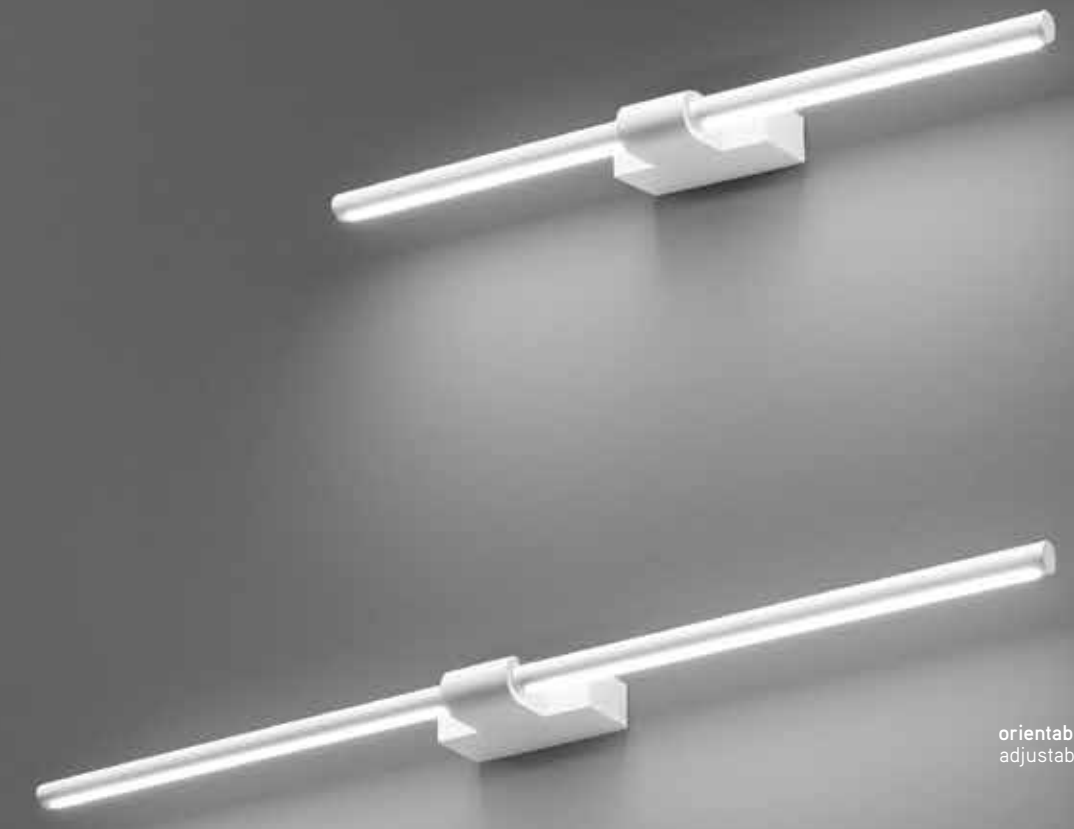

LED ⚡ 20W 1800LM 3000K

LED

6712 B LC

Applique in metallo verniciato
a polvere colore bianco opaco
Matt white powder-coated
metal wall lamp

LED ⚡ 30W 2700LM 3000K

LED

LINE

orientabile a 300°
adjustable to 300°