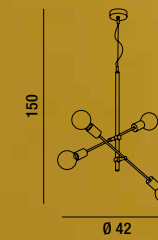

6602 N

Sospensione orientabile in metallo verniciato a polvere colore nero con
portalamпада in finitura ottone invecchiato, cavo regolabile in lunghezza
Adjustable black powder-coated metal hanging lamp with lamp holder in
antique brass finish, cable adjustable in length

4XE27 ◀ MAX 40W
LAMPADINE ESCLUSE - BULBS NOT INCLUDED
H. REGOLABILE

LAMPADINE NON INCLUDE, VEDERE PAG. 126 - BULBS NOT INCLUDED, FOR BULBS VISIT PAGE 126