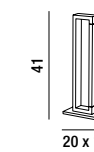

6635 B LC

Lampada da tavolo in metallo verniciato a polvere colore bianco opaco con diffusore in acrilico satinato, barra orientabile a 300°
Matt white powder-coated metal table lamp with satin acrylic diffuser, bar adjustable to 300°

LED $\varnothing$ 17W 1275LM 3000K