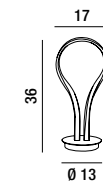

6616 B LC

Lampada da tavolo in metallo e alluminio
verniciato a polvere colore bianco opaco
con diffusore in silicone
Matt white powder-coated
metal and aluminium table lamp
with silicon diffuser

LED $\varnothing$ 13W 1040LM 3000K