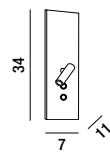

PLATE

6638 B LC

Applique in metallo verniciato a polvere colore bianco opaco con diffusore in acrilico satinato, faretto a LED orientabile, doppio interruttore (luce esterna dimmerabile) e presa USB (5V - 0,6A)
Matt white powder-coated metal wall lamp with satin acrylic diffuser, adjustable LED spotlight, double switch (dimmerable external light) and USB socket (5V - 0,6A)

LED $\varnothing$ 12W 839LM + 3W 255LM (FARETTO) 3000K

Doppio interruttore - Double switch

Dimmerabile - Dimmable

LED