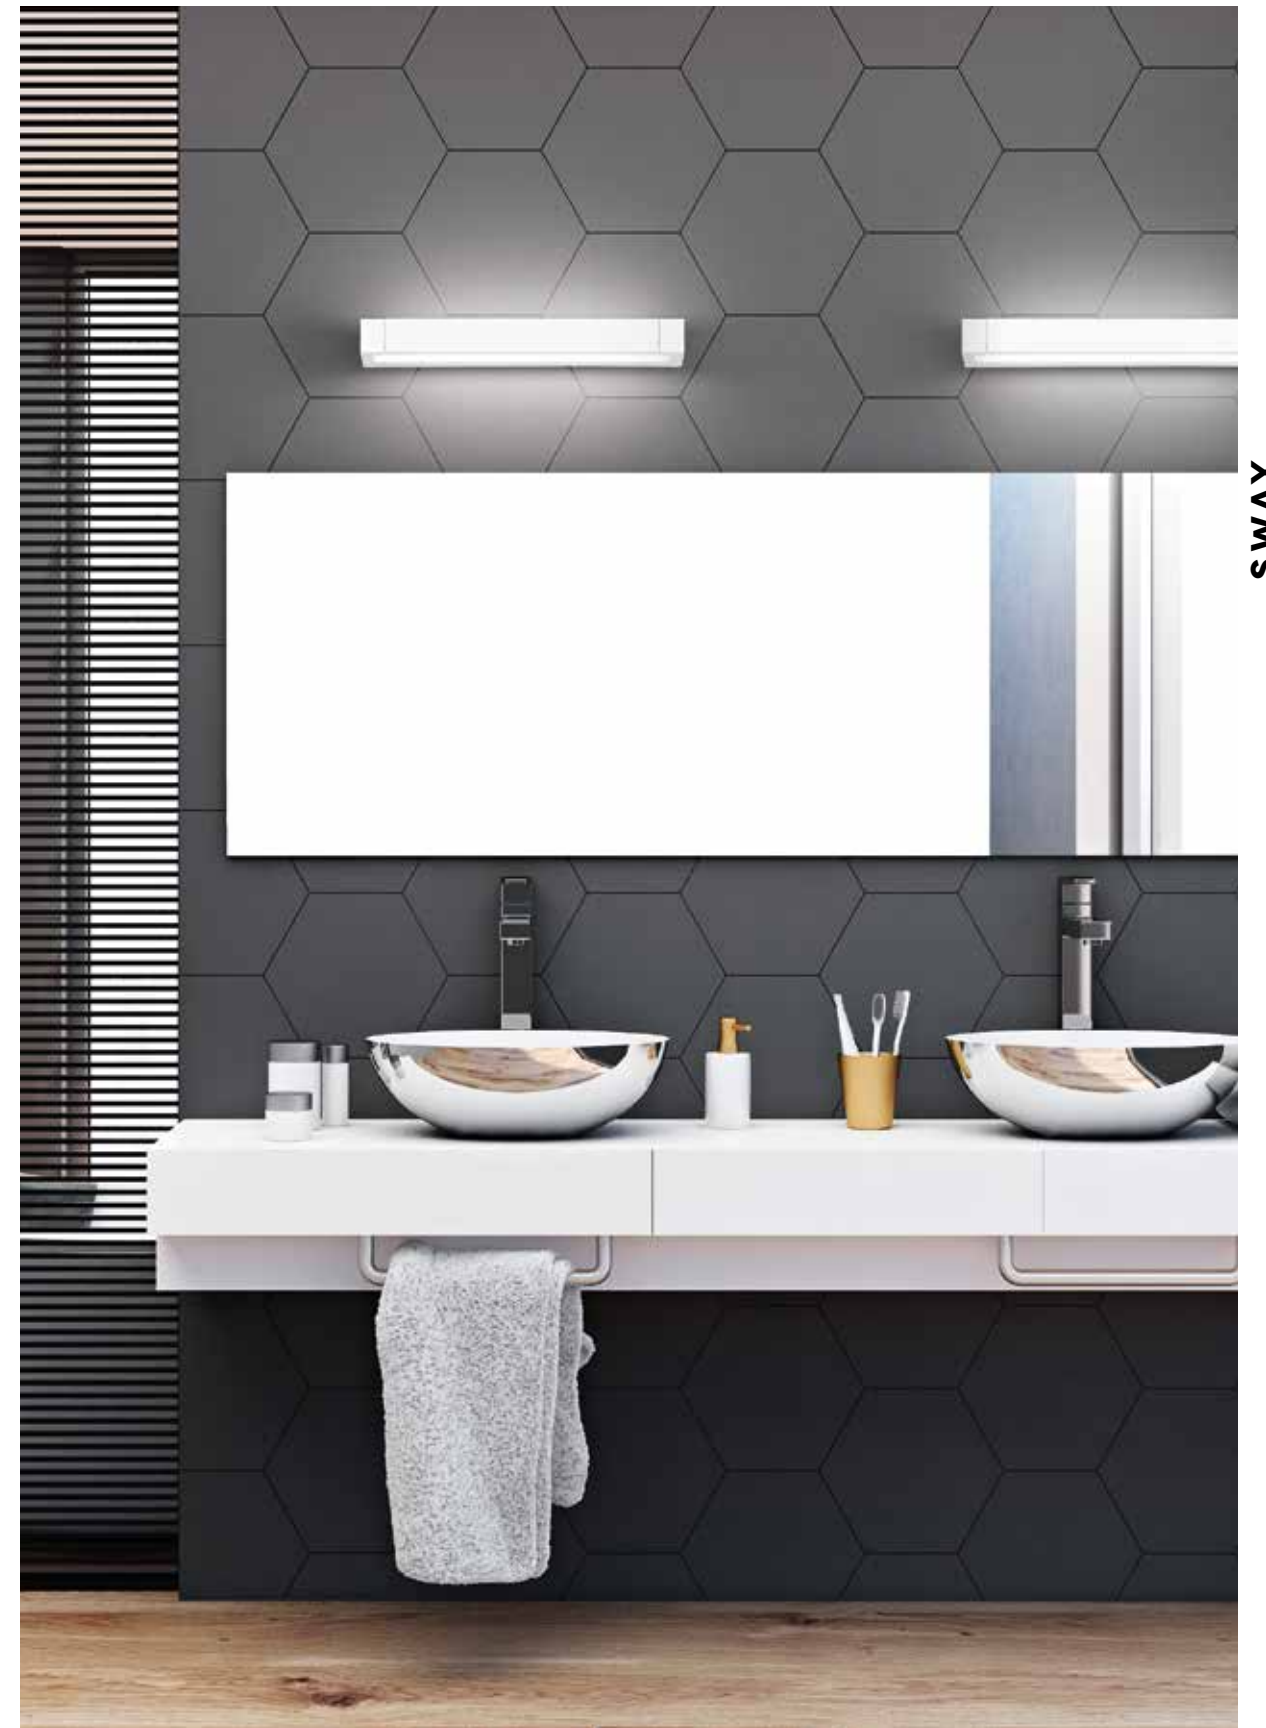

orientabile a 300°
adjustable to 300°

DIRIGI LA LUCE GIOCANDO CON L'ELEMENTO BASCULANTE!

Verso il basso o verso l'alto scegliendo tra tutte le posizioni intermedie. Ogni grado genera un'atmosfera diversa modificabile quando vuoi.

DIRECT THE LIGHT PLAYING WITH THE TILTING ELEMENT!

Downward or upward choosing among all the intermediate positions. Each degree generates a different and modifiable atmosphere that can change any time you want.

6630 B LC

Applique in metallo verniciato a polvere colore bianco opaco con diffusore in acrilico satinato, barra frontale orientabile a 300°
Matt white powder-coated metal wall lamp with satin acrylic diffuser, front bar adjustable to 300°

LED $\varnothing$ 17W 1275LM 3000K

6632 B LC

Applique in metallo verniciato a polvere colore bianco opaco con diffusore in acrilico satinato, barra frontale orientabile a 300°
Matt white powder-coated metal wall lamp with satin acrylic diffuser, front bar adjustable to 300°

LED $\varnothing$ 23W 2080LM 3000K

6634 B LC

Applique in metallo verniciato a polvere colore bianco opaco con diffusore in acrilico satinato, barra frontale orientabile a 300°
Matt white powder-coated metal wall lamp with satin acrylic diffuser, front bar adjustable to 300°

LED $\varnothing$ 35W 3200LM 3000K