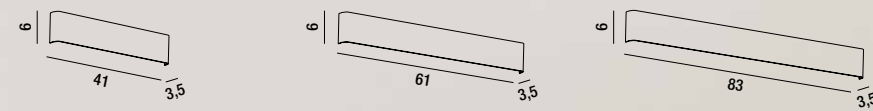

6708 B LC

Applique in metallo verniciato
a polvere colore bianco opaco
Matt white powder-coated
metal wall lamp

LED ⚡ 12W 1260LM 3000K

LED

6710 B LC

Applique in metallo verniciato
a polvere colore bianco opaco
Matt white powder-coated
metal wall lamp

LED ⚡ 20W 1800LM 3000K

LED

6712 B LC

Applique in metallo verniciato
a polvere colore bianco opaco
Matt white powder-coated
metal wall lamp

LED ⚡ 30W 2700LM 3000K

LED