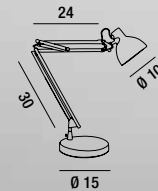

MINIARC

6690 B LN

Lampada da tavolo orientabile in metallo verniciato a polvere colore bianco lucido
Adjustable table lamp in glossy white powder-coated metal

LED $\varnothing$ 5W 320LM 4000K

6690 CL LN

Lampada da tavolo orientabile in metallo finitura cromo lucido
Adjustable table lamp in metal with polished chrome finish

LED $\varnothing$ 5W 320LM 4000K

6690 N LN

Lampada da tavolo orientabile in metallo verniciato a polvere colore nero lucido
Adjustable table lamp in glossy black powder-coated metal

LED $\varnothing$ 5W 320LM 4000K

COLORI DISPONIBILI
AVAILABLE COLOURS

bianco lucido
glossy white

nero lucido
glossy black

cromo lucido
polished chrome