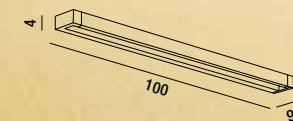

6634 B LC

Applique in metallo verniciato a polvere colore bianco opaco con diffusore in acrilico satinato, barra frontale orientabile a 300°
Matt white powder-coated metal wall lamp with satin acrylic diffuser, front bar adjustable to 300°

LED 35W 3200LM 3000K