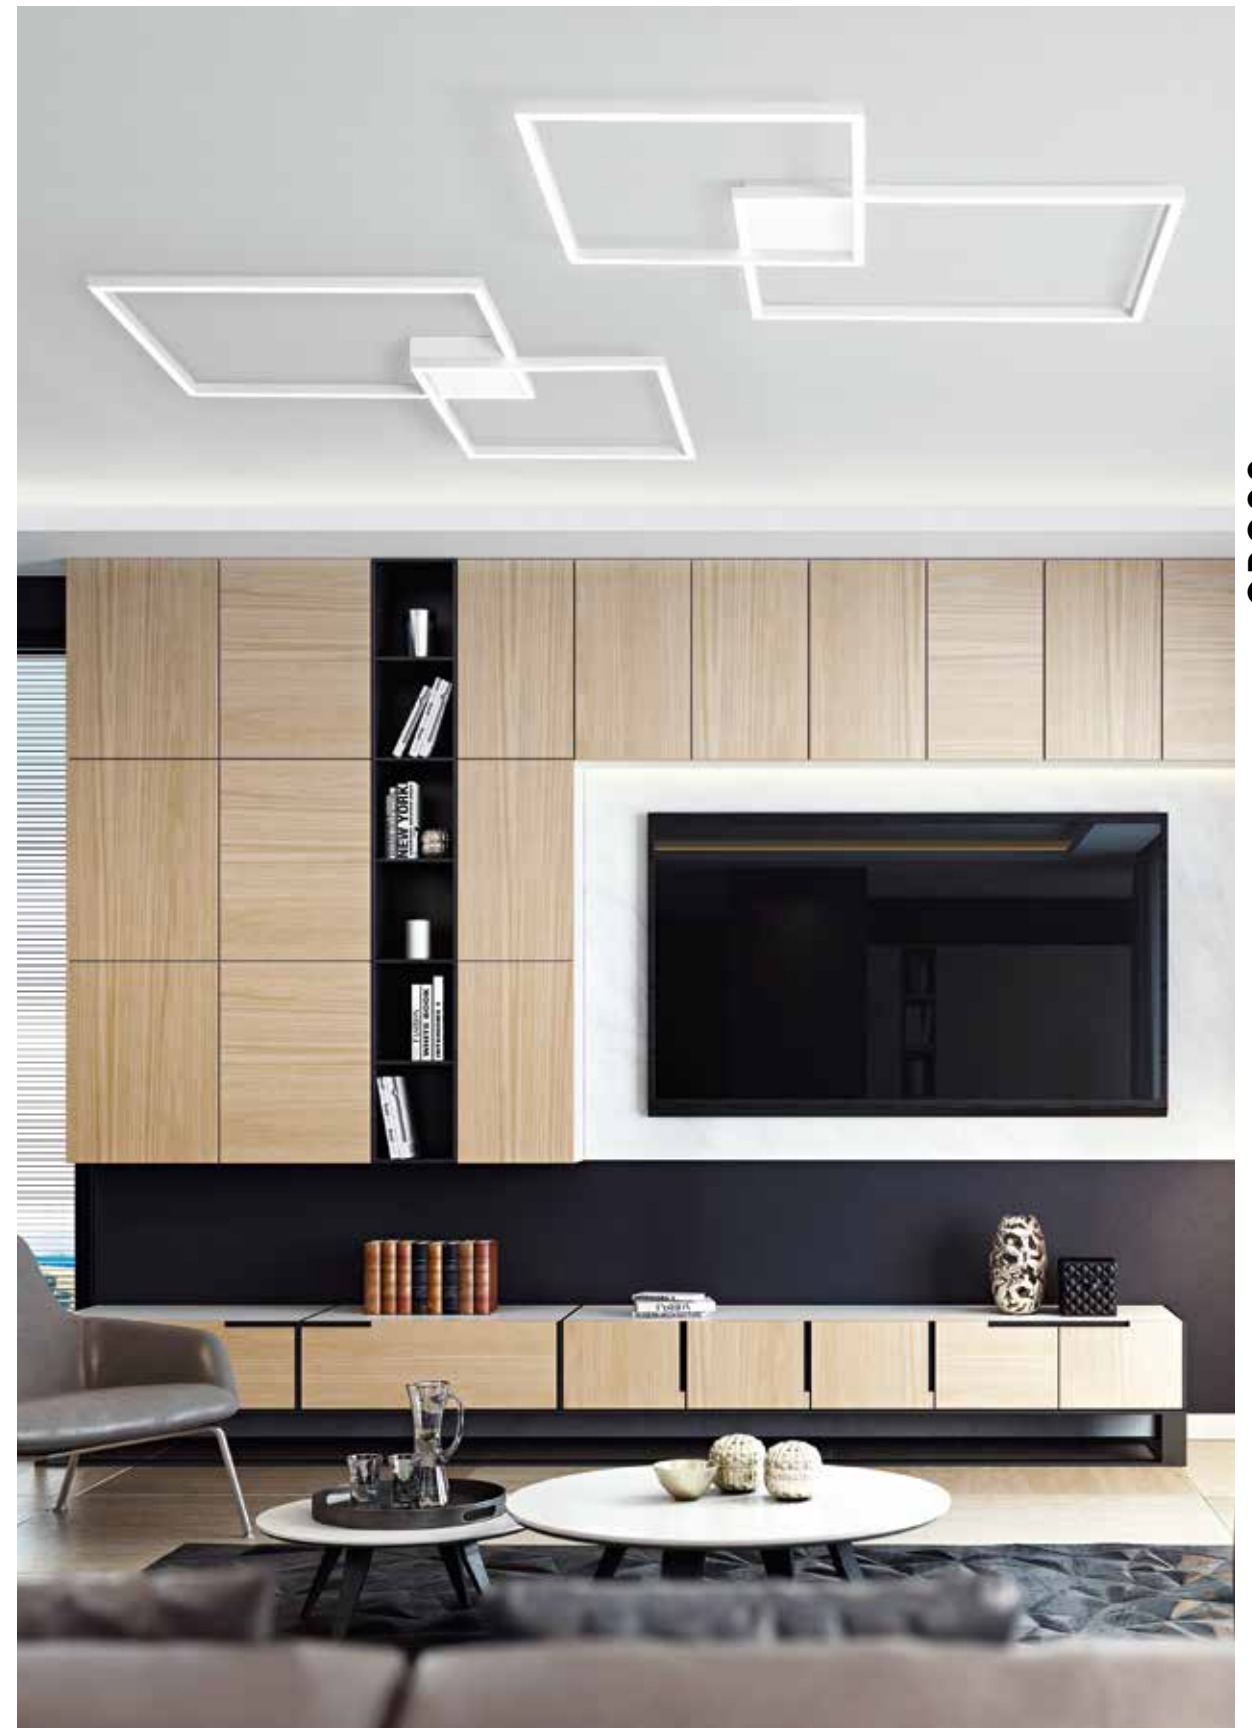

6596 B LC

Plafoniera composta da due riquadri in alluminio verniciato a polvere colore bianco opaco con diffusore in acrilico satinato
Ceiling lamp consisting of two matt white powder-coated aluminium frames with satin acrylic diffuser

LED $\varnothing$ 64W 4800LM 3000K

WLED

6596 N LC

Plafoniera composta da due riquadri in alluminio verniciato a polvere colore nero opaco con diffusore in acrilico satinato
Ceiling lamp consisting of two matt black powder-coated aluminium frames with satin acrylic diffuser

LED $\varnothing$ 64W 4800LM 3000K

WLED