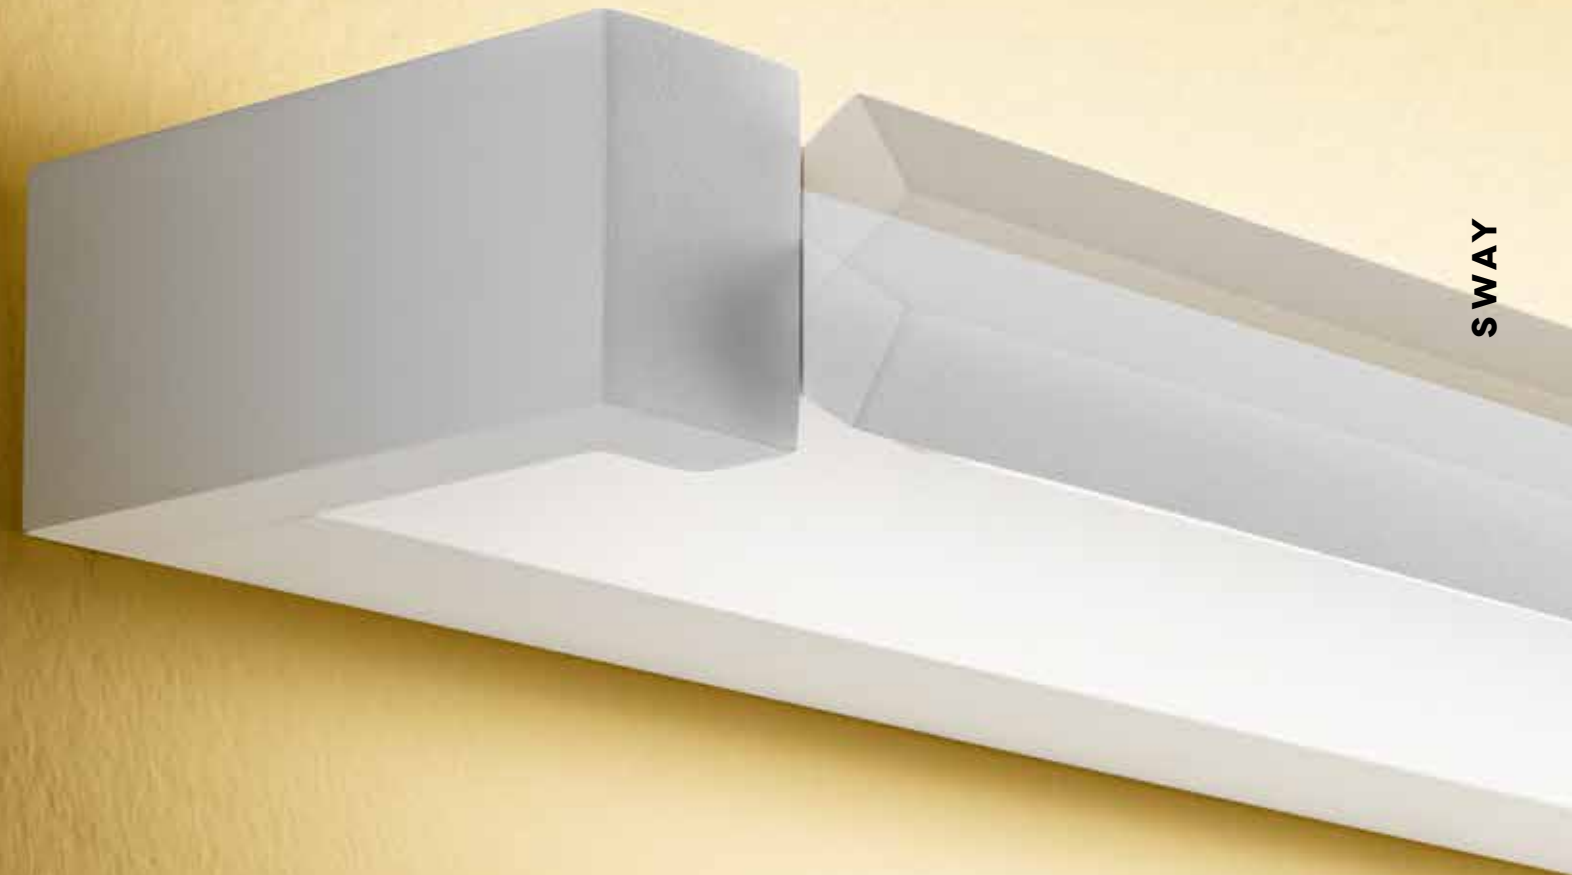

SWAY

orientabile a 300°
adjustable to 300°

6630 B LC

Applique in metallo verniciato a polvere colore bianco opaco con diffusore in acrilico satinato, barra frontale orientabile a 300°
Matt white powder-coated metal wall lamp with satin acrylic diffuser, front bar adjustable to 300°

LED 17W 1275LM 3000K

6632 B LC

Applique in metallo verniciato a polvere colore bianco opaco con diffusore in acrilico satinato, barra frontale orientabile a 300°
Matt white powder-coated metal wall lamp with satin acrylic diffuser, front bar adjustable to 300°

LED 23W 2080LM 3000K

6634 B LC

Applique in metallo verniciato a polvere colore bianco opaco con diffusore in acrilico satinato, barra frontale orientabile a 300°
Matt white powder-coated metal wall lamp with satin acrylic diffuser, front bar adjustable to 300°

LED 35W 3200LM 3000K