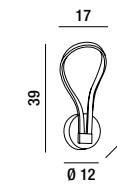

6615 B LC

Applique in metallo e alluminio
verniciato a polvere colore bianco
opaco con diffusore in silicone
Matt white powder-coated
metal and aluminium wall lamp
with silicon diffuser

LED $\varnothing$ 13W 1040LM 3000K