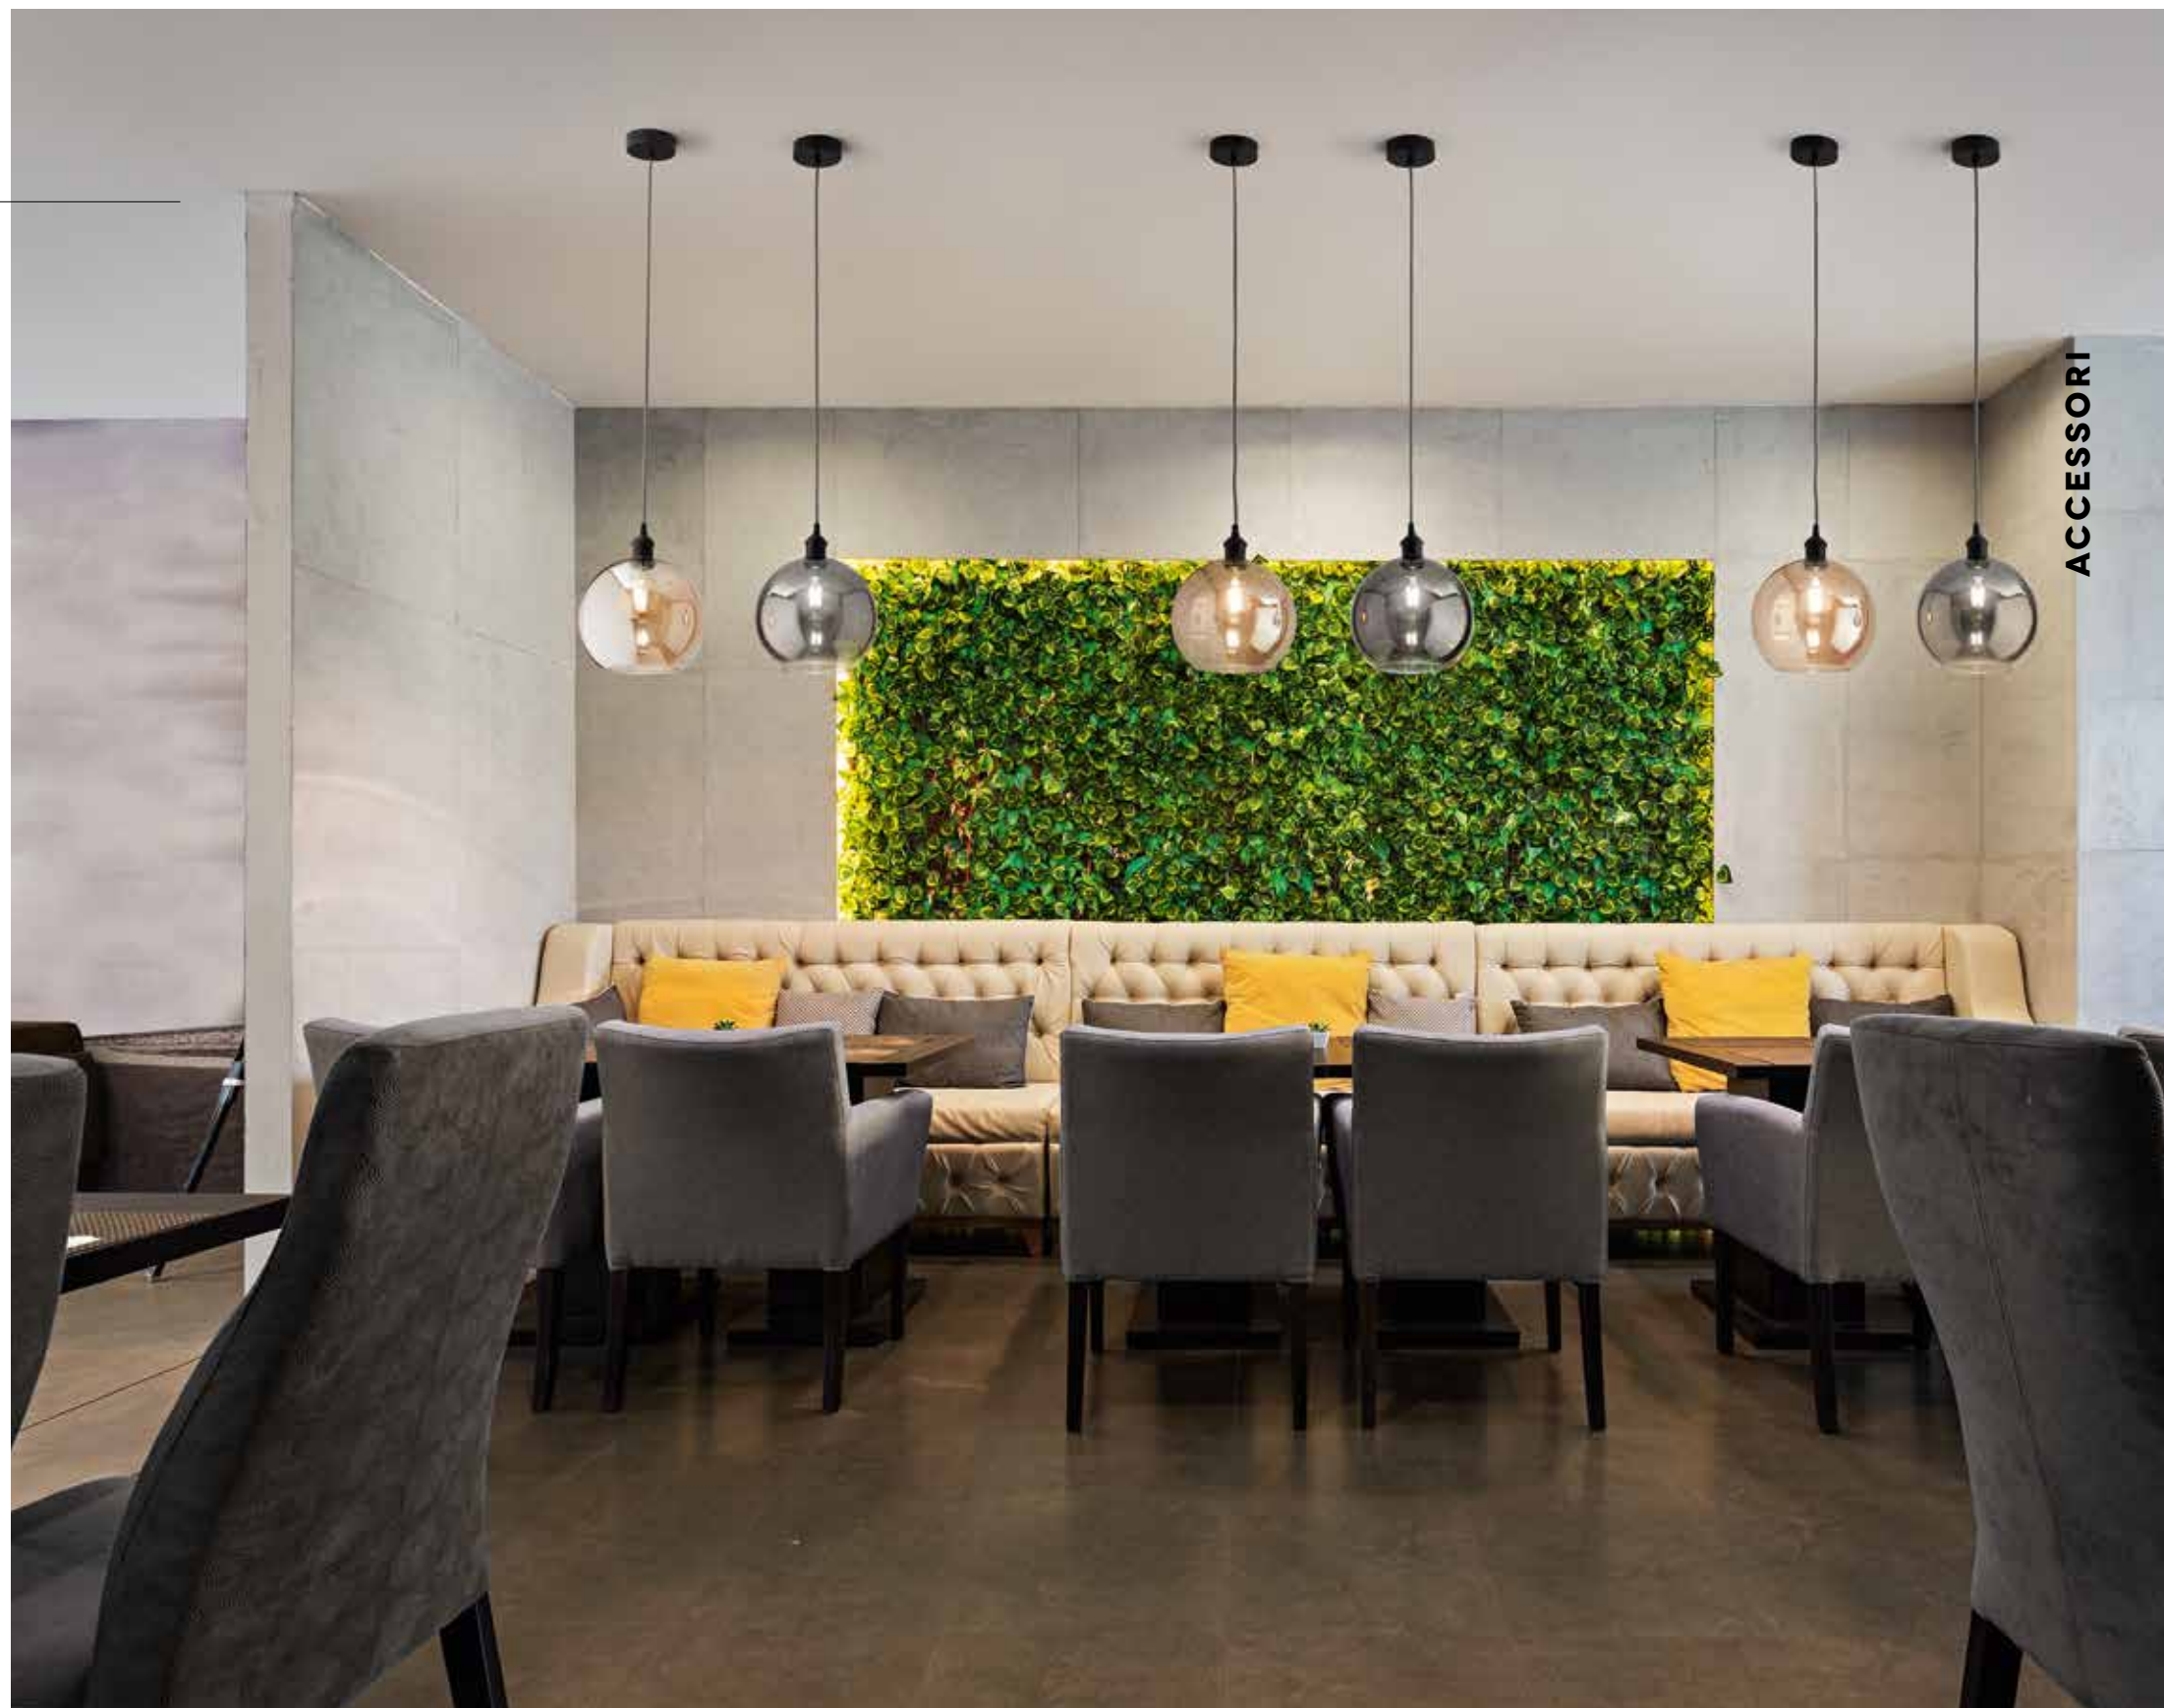

Composizione in foto
Photo composition:

6247 NM
Rosone in metallo
verniciato nero opaco
Black painted
metal canopy
+

6254 BN
Rolla 50mt
cavo elettrico 2x0,75 mm
colore bianco e nero
50mt electric
cable roll, 2x0,75 mm
black and white
+

6251 NM
Portalampada in metallo
verniciato nero opaco
Matt black painted
metal lamp holder
1XE27 ⚡ MAX 40W
+

91VE6433 SP
Vetro specchiato fumè
Mirrored smoked glass
+

91VE6433 AM
Vetro specchiato ambra
Mirrored amber glass