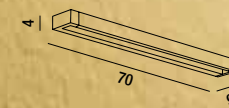

6632 B LC

Applique in metallo verniciato a polvere colore bianco opaco con diffusore in acrilico satinato, barra frontale orientabile a 300°
Matt white powder-coated metal wall lamp with satin acrylic diffuser, front bar adjustable to 300°

LED 23W 2080LM 3000K