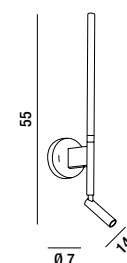

6654 B LC

Applique in metallo verniciato a polvere colore bianco opaco con diffusore in acrilico satinato. Diffusore e faretto a LED orientabili a 300°
Matt white powder-coated metal wall lamp with satin acrylic diffuser, diffuser and LED spotlight adjustable to 300°

LED ⚡ 6W 420LM + 3W 210LM 3000K

Doppio interruttore - Double switch

LED

6654 N LC

Applique in metallo verniciato a polvere colore nero opaco con diffusore in acrilico satinato. Diffusore e faretto a LED orientabili a 300°
Matt black powder-coated metal wall lamp with satin acrylic diffuser, diffuser and LED spotlight adjustable to 300°

LED ⚡ 6W 420LM + 3W 210LM 3000K

Doppio interruttore - Double switch

LED