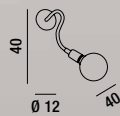

6680 B
Plafoniera in metallo verniciato a polvere colore bianco opaco con braccetti orientabili rivestiti in gomma
Matt white powder-coated metal ceiling lamp with adjustable rubber-coated arms

6682 B
Applique in metallo verniciato a polvere colore bianco opaco con braccetto orientabile rivestito in gomma
Matt white powder-coated metal wall lamp with adjustable rubber-coated arm

G125-12W SMD LC FG
Lampadina led smd
Smd led light bulb

G125-12W SMD LN FG
Lampadina led smd
Smd led light bulb

5XE27 MAX 60W
LAMPADINE ESCLUSE - BULBS NOT INCLUDED

1XE27 MAX 60W
LAMPADINE ESCLUSE - BULBS NOT INCLUDED

12W 230V 1200LM 3000K
attacco E27

12W 230V 1260LM 4000K
attacco E27

LAMPADINE NON INCLUSE, VEDERE PAG. 126 - BULBS NOT INCLUDED, FOR BULBS VISIT PAGE 126