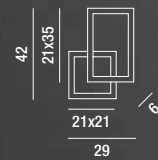

6598 B LC

Applique composta da due riquadri in alluminio verniciato a polvere colore bianco opaco con diffusore in acrilico satinato
Wall lamp consisting of two matt white powder-coated aluminium frames with satin acrylic diffuser

LED $\hat{=}$ 20W 1500LM 3000K

WLED