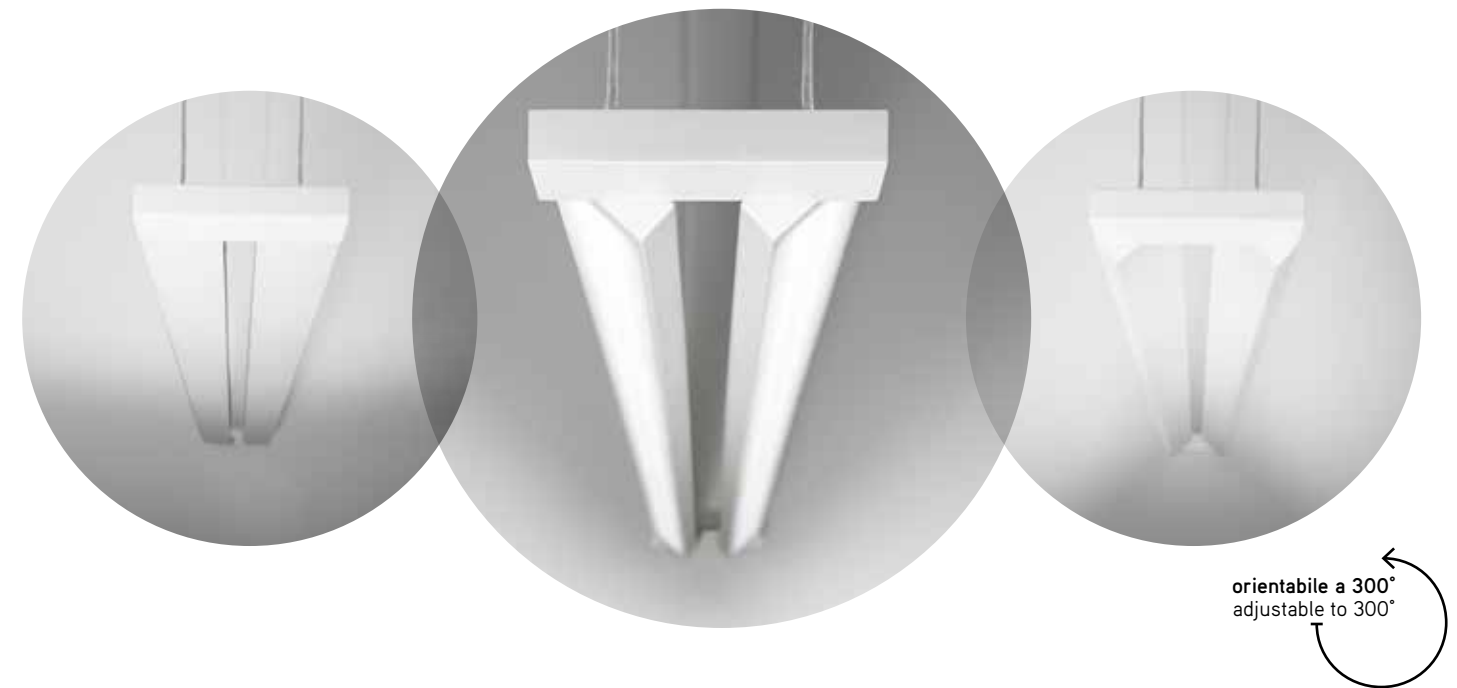

Everything changes depending on the point of view. Just a different inclination of the sight and atmospheres and feelings change. A light that oscillates to offer always new visions.

6631 B LC

Sospensione in metallo verniciato a polvere colore bianco opaco con diffusori in acrilico satinato, barre orientabili a 300° e cavi regolabili in lunghezza
Matt white powder-coated metal hanging lamp with satin acrylic diffusers, bars adjustable to 300° and cables adjustable in length