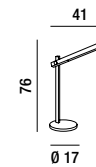

6646 B

Lampada da tavolo regolabile a 180° in alluminio e plastica colore bianco opaco, finiture cromo spazzolato. Diffusore in acrilico satinato. Adjustable to 180° matt white plastic and aluminium table lamp with brushed chrome finish. Satin acrylic diffuser.

LED 4W 300LM 3000K 4500K 6500K
Interruttore touch - Touch mode switch

LED

6646 N

Lampada da tavolo regolabile a 180° in alluminio e plastica colore nero opaco, finiture cromo spazzolato. Diffusore in acrilico satinato. Adjustable to 180° matt black plastic and aluminium table lamp with brushed chrome finish. Satin acrylic diffuser.

LED 4W 300LM 3000K 4500K 6500K
Interruttore touch - Touch mode switch

LED

regolabile a 180°
adjustable to 180°