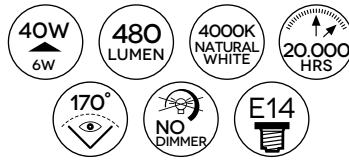

## LAMPADINE SMD LED SMD LED BULBS

P45-6W LED SMD LC

dimensioni/dimensions:  
 Ø 4,5 x 8,1 cm  
 230V

A+ Energy class rating

P45-6W LED SMD LN

dimensioni/dimensions:  
 Ø 4,5 x 8,1 cm  
 230V

A+ Energy class rating