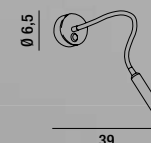

6114 CR
Applique flex in metallo cromo spazzolato
Metal brushed chrome flexible wall lamp

LED $\varnothing$ 3W 250LM 4000K

LED $\varnothing$ 3W 250LM 4000K

LED $\varnothing$ 3W 250LM 4000K