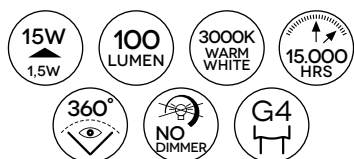

X2

Confezioni da 2 pezzi
2 items per pack

X2

Confezioni da 2 pezzi
2 items per pack

dimensioni/dimensions:
Ø 0,9 x 3,5 cm
230V

A+ Energy class rating