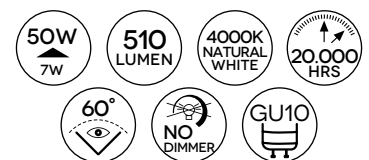

dimensioni/dimensions:
Ø 5 x 5,7 cm
230V

A+ Energy class rating