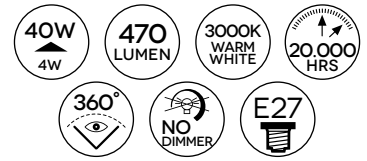

dimensioni/dimensions:
Ø 4,5 x 7,2 cm
230V

A+ Energy class rating

A60-6W LED FL