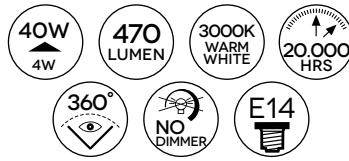

dimensioni/dimensions:
Ø 4,4 x 7,6 cm
230V

A+ Energy class rating

G45-4W LED FL