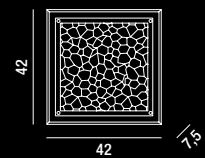

6578 B LN
Plafoniera in vetro decorato
Decorated glass ceiling lamp

LED 36W 2520LM 4000K