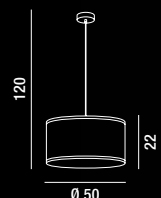

5891
Sospensione in acciaio cromo lucido
Steel hanging lamp polished chrome

3XE27 MAX 60W
H. REGOLABILE