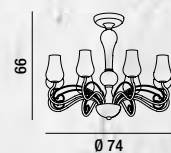

5785
Plafoniera in metallo e vetro bianco
Metal and white glass ceiling lamp

5784
Plafoniera in metallo e vetro bianco
Metal and white glass ceiling lamp

8XE14 ◐ MAX 40W
H. REGOLABILE