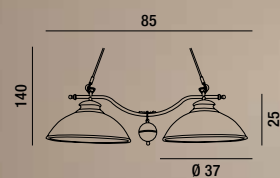

5424
Sospensione in metallo ottone brunito con vetro bianco
Metal brass brunitish hanging lamp with white glass

2XE27 MAX 60W
H. REGOLABILE