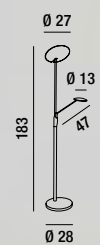

6448 B
Piantana in metallo verniciato
bianco e cromo lucido
White painted metal and
polished chrome floor lamp

LED $\varnothing$ 36W 2340LM +
6W 510LM 3000K

Dimmerabile - Dimmable