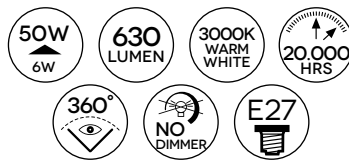

dimensioni/dimensions:
Ø 6,2 x 10,5 cm
230V

A+ Energy class rating