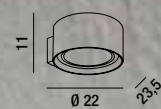

6516 A
Applique alluminio per
esterni/interni colore grafite
Outdoor/indoor aluminium
wall lamp - graphite

1XE27 MAX 40W
IP54