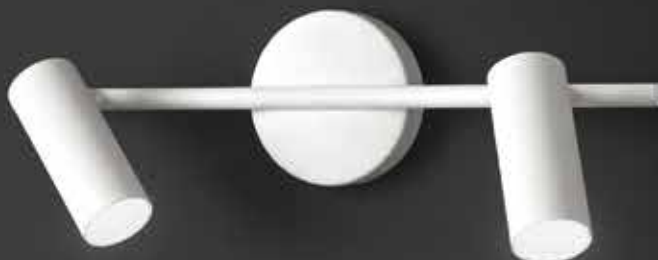

CANOR

CANOR

6640 B LC

Faretto singolo in metallo verniciato bianco con corpo luce orientabile (rotazione e inclinazione) e diffusore satinato

1 light white painted metal spotlight with adjustable (rotation and inclination) light body and satin diffuser

LED φ 4,5W 350LM 3000K
Con interruttore - With switch

6642 B LC

Faretto a 2 luci in metallo verniciato bianco con corpi luce orientabili (rotazione e inclinazione) e diffusori satinati

2 lights white painted metal spotlight with adjustable (rotation and inclination) light bodies and satin diffusers

LED φ 2X4,5W 700LM 3000K

6644 B LC

Faretto a 3 luci in metallo verniciato bianco con corpi luce orientabili (rotazione e inclinazione) e diffusori satinati

3 lights white painted metal spotlight with adjustable (rotation and inclination) light bodies and satin diffusers

LED φ 3X4,5W 1050LM 3000K