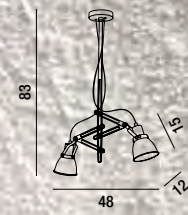

6428 N
Plafoniera in metallo verniciato
nero con finiture cromo spazzolato
Black painted metal ceiling lamp
with brushed chrome finish

2XE27 ⚡ MAX 40W