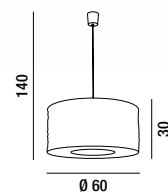

5870
Sospensione in juta bianca
White jute hanging lamp

1XE27 MAX 60W
H. REGOLABILE