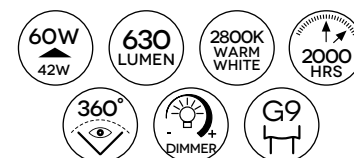

dimensioni/dimensions:
 $\varnothing$ 1,2 x 4 cm
230V

C Energy class rating