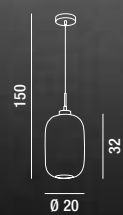

6343

Sospensione in cromo lucido
con vetro plissettato bianco
Polished chrome hanging lamp
with white pleated glass

1XE27 MAX 60W
H. REGOLABILE