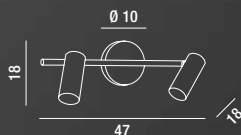

6642 B LC

Faretto a 2 luci in metallo verniciato bianco con corpi luce orientabili (rotazione e inclinazione) e diffusori satinati

2 lights white painted metal spotlight with adjustable (rotation and inclination) light bodies and satin diffusers

LED φ 2X4,5W 700LM 3000K