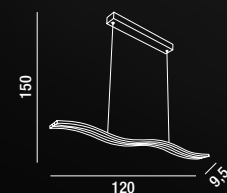

6364 B LC
Sospensione in metallo e plexiglass
Metal and plexiglass hanging lamp

LED $\hat{=}$ 50W 3800LM 3000K
H. REGOLABILE

LED $\hat{=}$ 50W 3800LM 4000K
H. REGOLABILE