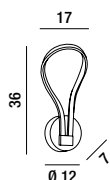

6615 B LC

Applique in metallo e alluminio
verniciato a polvere colore bianco opaco
con diffusore in silicone
Matt white powder-coated
metal and aluminium wall lamp
with silicon diffuser

LED $\varnothing$ 13W 1040LM 3000K