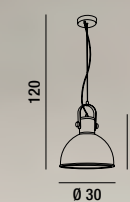

6066 B
Sospensione in metallo
verniciato colore bianco
Painted white metal
hanging lamp

1XE27 MAX 60W
H. REGOLABILE

6066 GR
Sospensione in metallo
verniciato colore grigio
Painted grey metal
hanging lamp

1XE27 MAX 60W
H. REGOLABILE