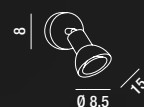

6408 CL
Faretto singolo in cromo lucido e plexiglass
Metal polished chrome single
spot with plexiglass shade