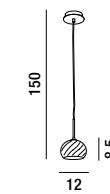

5696
Sospensione cromo lucido con vetro trasparente
Polished chrome hanging lamp with transparent glass

5694
Sospensione cromo lucido con vetro trasparente
Polished chrome hanging lamp with transparent glass

1XG9 33W INCL.
H. REGOLABILE