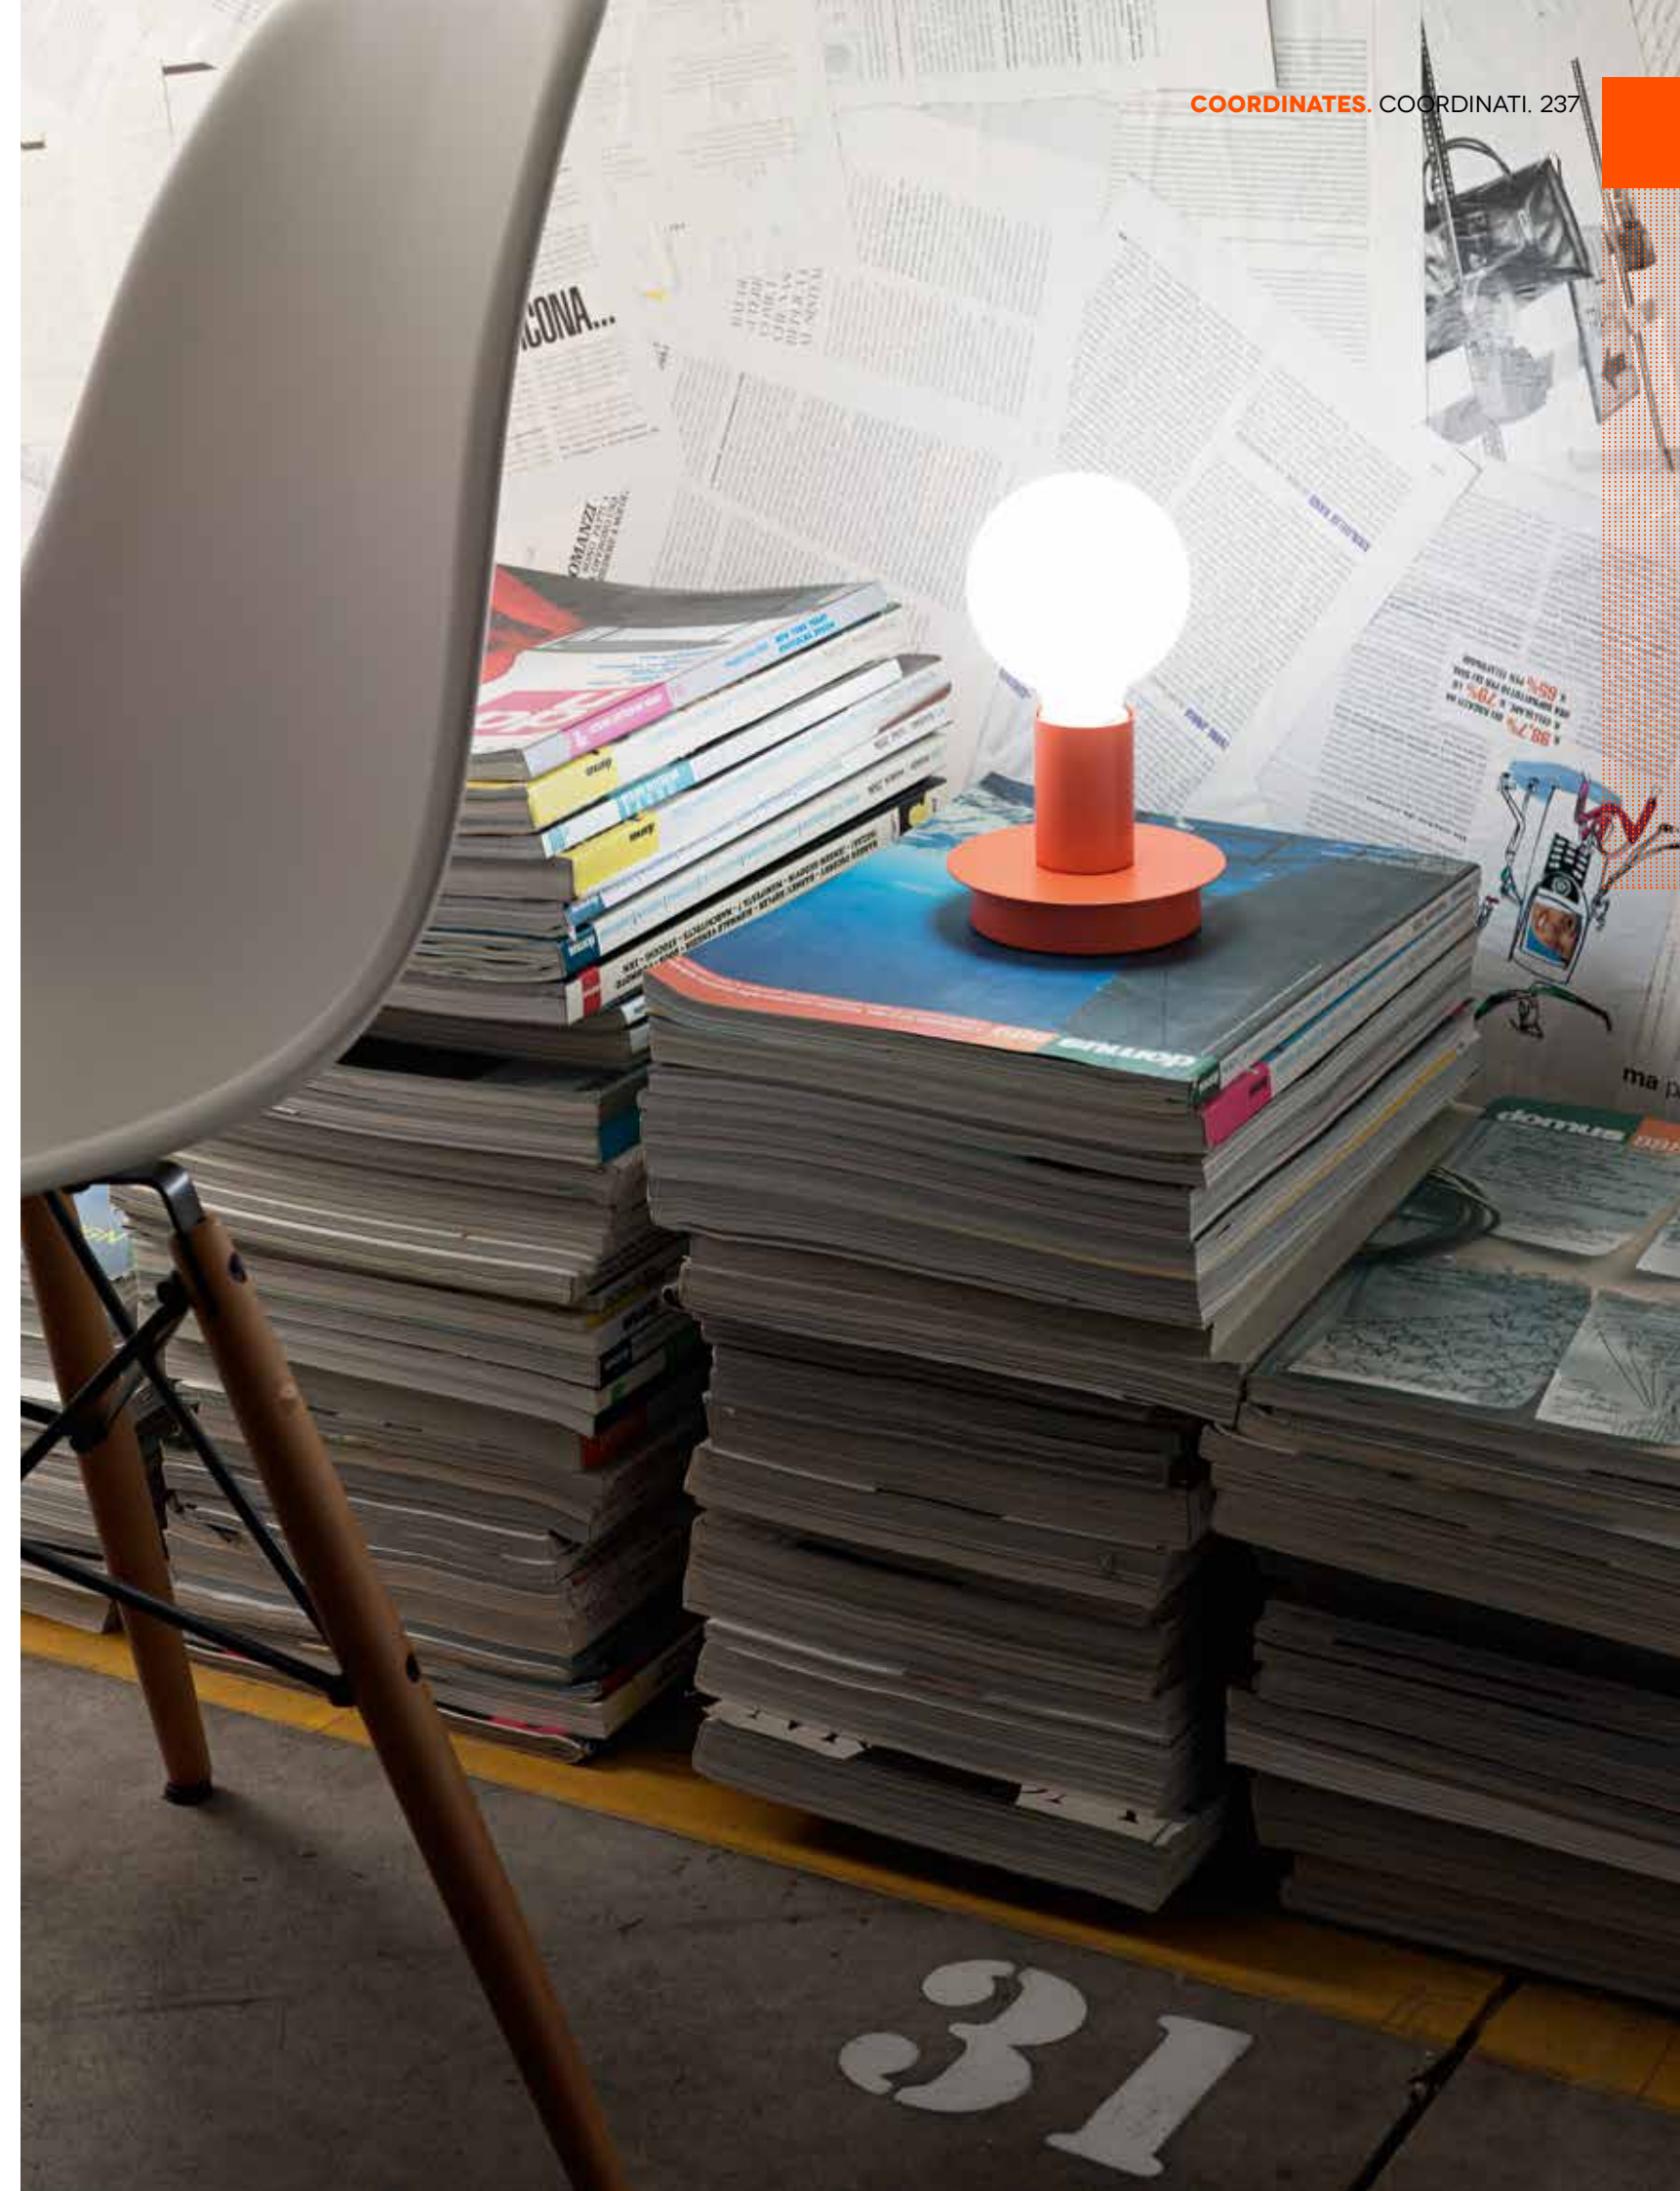

6258 G Lumetto in metallo verniciato colore giallo Painted yellow metal table lamp	6258 AR Lumetto in metallo verniciato colore arancione Painted orange metal table lamp	6258 VE Lumetto in metallo verniciato colore verde Painted green metal table lamp	6258 VI Lumetto in metallo verniciato colore viola Painted purple metal table lamp	6258 B Lumetto in metallo verniciato colore bianco Painted white metal table lamp	6258 N Lumetto in metallo verniciato colore nero Painted black metal table lamp

1XE27 ⚡ MAX 40W 1XE27 ⚡ MAX 40W 1XE27 ⚡ MAX 40W 1XE27 ⚡ MAX 40W 1XE27 ⚡ MAX 40W 1XE27 ⚡ MAX 40W
LAMPADINE ESCLUSE LAMPADINE ESCLUSE LAMPADINE ESCLUSE LAMPADINE ESCLUSE LAMPADINE ESCLUSE LAMPADINE ESCLUSE
BULBS NOT INCLUDED BULBS NOT INCLUDED BULBS NOT INCLUDED BULBS NOT INCLUDED BULBS NOT INCLUDED BULBS NOT INCLUDED

LAMPADINE NON INCLUSE. VEDERE CATALOGO LAMPADINE PERENZ - BULBS NOT INCLUDED. FOR BULBS VISIT OUR CATALOGUE LAMPADINE PERENZ