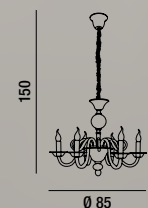

6498 TR
Sospensione in metallo e vetro trasparente
Metal and clear glass hanging lamp

8XE14 $\bullet$ MAX 40W - LAMPADINE ESCLUSE - BULBS NOT INCLUDED
H. REGOLABILE