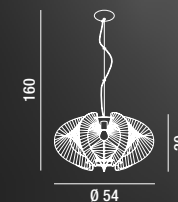

5820
Sospensione in acrilico specchiato con fili nylon
Acrylic mirrored hanging lamp with nylon wires

5818
Sospensione in acrilico specchiato con fili nylon
Acrylic mirrored hanging lamp with nylon wires

1XE27 MAX 60W
H. REGOLABILE

1XE27 MAX 60W
H. REGOLABILE