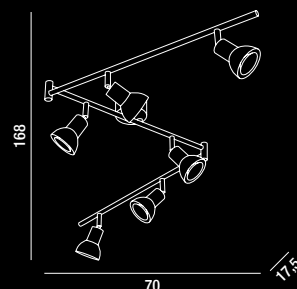

LED $\triangle$ 4W 320LM 3000K
WLED

LED $\triangle$ 2X4W 640LM 3000K
WLED

LED $\triangle$ 3X4W 960LM 3000K
WLED

6414 CL
Faretto 6 luci in cromo lucido e plexiglass
Metal polished chrome 6 lights
spot with plexiglass shade

LED $\triangle$ 6X4W 1920LM 3000K
WLED