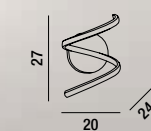

6395 CL LC
Applique in metallo
cromo lucido
Metal polished chrome wall lamp

LED $\varnothing$ 18W 1440LM 3000K
LED