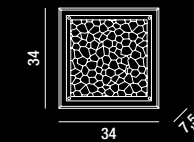

6576 B LN
Plafoniera in vetro decorato
Decorated glass ceiling lamp

LED 24W 1680LM 4000K