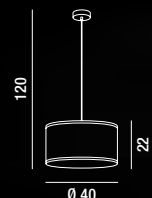

5890
Sospensione in acciaio cromo lucido
Steel hanging lamp polished chrome

3XE27 MAX 60W
H. REGOLABILE