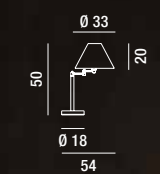

1XE27 ⚡ MAX 60W

1XE27 ⚡ MAX 60W

4017 OD
Lampada da tavolo snodabile
ottone lucido con paralume in pvc
Jointed polished brass
table lamp with pvc shade