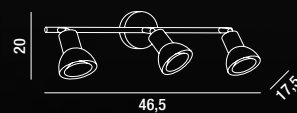

LED $\triangle$ 2X4W 640LM 3000K
WLED

6412 CL
Faretto 3 luci in cromo lucido e plexiglass
Metal polished chrome 3 lights
spot with plexiglass shade