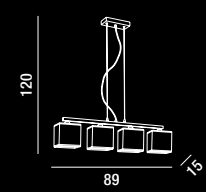

6062
Applique cromo lucido
con paralume in tessuto
Polished chrome wall
lamp with cloth shade
1XE14 ◯ MAX 40W

6054
Sospensione cromo lucido
con paralume in tessuto
Polished chrome hanging
lamp with cloth shade
4XE14 ◯ MAX 40W
H. REGOLABILE