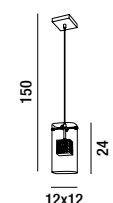

5928
Sospensione cromo lucido con vetro trasparente
Polished chrome hanging lamp with transparent glass

1XG9 28W INCL.
H. REGOLABILE