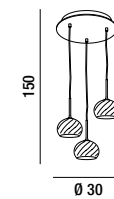

5696
Sospensione cromo lucido con vetro trasparente
Polished chrome hanging lamp with transparent glass

3XG9 33W INCL.
H. REGOLABILE