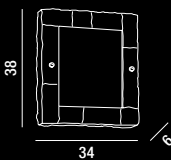

373 R
Applique rivestito in pietra rosa scolpita
Wall lamp covered in carved pink stone

1XT5 → 38W 2700K INCL.

1XT5 → 32W 2700K INCL.

1XT5 → 28W 2700K INCL.