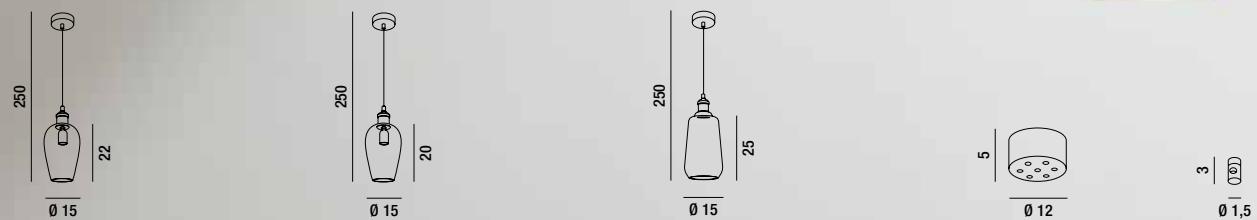

6435 TR Sospensione cromo lucido con vetro trasparente Polished chrome hanging lamp with clear glass	6436 FU Sospensione ottone brunito con vetro fumè Burnished brass hanging lamp with smoked glass	6437 AM Sospensione ottone brunito con vetro ambrà Burnished brass hanging lamp with amber glass	6252 N Rosone multicavo in metallo colore nero Metal multicable canopy black	6249 N Supporto in metallo per decentramento colore nero Metal support for decentralization - black
1XE27 MAX 40W LAMPADINE ESCLUSE BULBS NOT INCLUDED H. REGOLABILE	1XE27 MAX 40W LAMPADINE ESCLUSE BULBS NOT INCLUDED H. REGOLABILE	1XE27 MAX 40W LAMPADINE ESCLUSE BULBS NOT INCLUDED H. REGOLABILE		

LAMPADINE NON INCLUSE. VEDERE CATALOGO LAMPADINE PERENZ - BULBS NOT INCLUDED. FOR BULBS VISIT OUR CATALOGUE LAMPADINE PERENZ