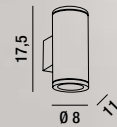

6532 A Applique alluminio per esterni/interni colore grafite Outdoor/indoor aluminium wall lamp graphite	6532 B Applique alluminio per esterni/interni colore bianco Outdoor/indoor aluminium wall lamp white	6534 A Applique alluminio per esterni/interni colore grafite Outdoor/indoor aluminium wall lamp graphite	6534 B Applique alluminio per esterni/interni colore bianco Outdoor/indoor aluminium wall lamp white	6530 A Applique alluminio per esterni/interni colore grafite Outdoor/indoor aluminium wall lamp graphite	6530 B Applique alluminio per esterni/interni colore bianco Outdoor/indoor aluminium wall lamp white	6528 A Applique alluminio per esterni/interni colore grafite Outdoor/indoor aluminium wall lamp graphite	6528 B Applique alluminio per esterni/interni colore bianco Outdoor/indoor aluminium wall lamp white
2XGU10 <math>\llcorner</math> MAX 35W IP54	2XGU10 <math>\llcorner</math> MAX 35W IP54	1XGU10 <math>\llcorner</math> MAX 35W IP54	1XGU10 <math>\llcorner</math> MAX 35W IP54	2XGU10 <math>\llcorner</math> MAX 35W IP54	2XGU10 <math>\llcorner</math> MAX 35W IP54	1XGU10 <math>\llcorner</math> MAX 35W IP54	1XGU10 <math>\llcorner</math> MAX 35W IP54