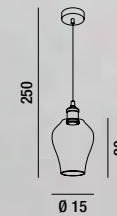

6436 FU
Sospensione ottone brunito con vetro fumè
Burnished brass hanging lamp with smoked glass

1XE27 MAX 40W - LAMPADINE ESCLUSE - BULBS NOT INCLUDED
H. REGOLABILE