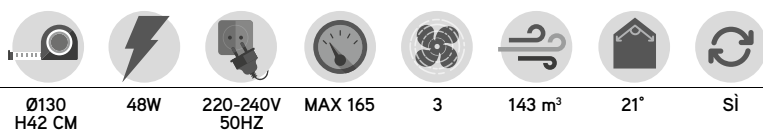

Ø130
H42 CM 48W 220-240V
50HZ MAX 165 3 143 m² 21" Sì