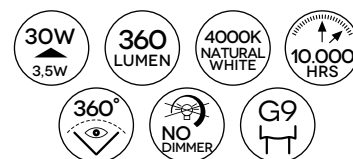

dimensioni/dimensions:
Ø 1,5 x 5 cm
230V

A+ Energy class rating