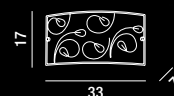

6088 DB
Applique in vetro con decoro bianco
Glass wall lamp with white decoration

6088 DC
Applique in vetro con cristalli
Glass wall lamp with crystals

2XE27 ⤵ MAX 40W

2XE27 ⤵ MAX 40W

2XE27 ⤵ MAX 40W

2XE27 ⤵ MAX 40W