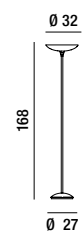

4202 CR
Piantana in metallo cromo
spazzolato con vetro satinato
Adjustable metal brushed chrome
floor lamp with satin glass

1XE27 MAX 120W