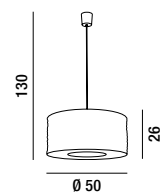

1XT5 → 28W 2700K INCL.

**311**  
 Applique rivestito in pietra bianca scolpita  
 Wall lamp covered in carved white stone

1XR7s → 150W INCL.

**5868**  
Sospensione in juta bianca  
White jute hanging lamp