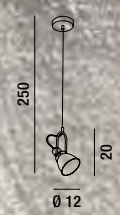

2XE27 ⚡ MAX 40W

**6426 N**  
Sospensione in metallo verniciato  
nero con finiture cromo spazzolato  
Black painted metal hanging lamp  
with brushed chrome finish

1XE27 ⚡ MAX 40W  
H. REGOLABILE

<p><b>6430 N</b>                  Applique in metallo verniciato nero con finiture cromo spazzolato                  Black painted metal wall lamp with brushed chrome finish</p>	<p><b>6434 N</b>                  Lampada da tavolo in metallo verniciato nero con finiture cromo spazzolato                  Black painted metal table lamp with brushed chrome finish</p>	<p><b>6432 N</b>                  Piantana in metallo verniciato nero con finiture cromo spazzolato                  Black painted metal floor lamp with brushed chrome finish</p>
---	---	--