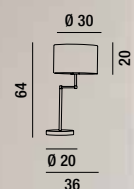

1XE27 MAX 40W

6162
Lampada da tavolo cromo
spazzolato con paralume in tessuto
Brushed chrome table
lamp with cloth shade