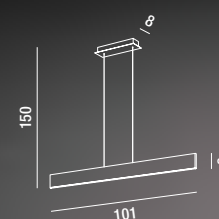

6326 B LC
Sospensione in metallo verniciato bianco
Metal painted white hanging lamp

LED $\hat{=}$ 23W 2530LM 3000K
H. REGOLABILE

WLED

6326 B LN
Sospensione in metallo verniciato bianco
Metal painted white hanging lamp

LED $\hat{=}$ 23W 2530LM 4000K
H. REGOLABILE

WLED