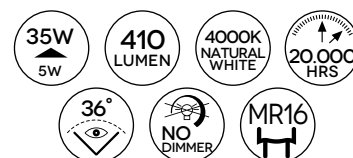

dimensioni/dimensions:
Ø 5 x 4,8 cm
230V

A+ Energy class rating