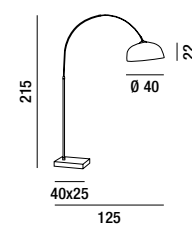

4382
Piantana cromo lucido con base in marmo e paralume in acrilico
Polished chrome floor lamp with marble base and acrylic shade

1XE27 MAX 100W