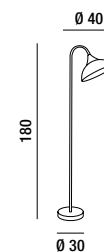

6260 G Piantana in metallo e gomma colore giallo Floor lamp in metal and yellow rubber	6260 AR Piantana in metallo e gomma colore arancione Floor lamp in metal and orange rubber	6260 VE Piantana in metallo e gomma colore verde Floor lamp in metal and green rubber	6260 VI Piantana in metallo e gomma colore viola Floor lamp in metal and purple rubber	6260 B Piantana in metallo e gomma colore bianco Floor lamp in metal and white rubber	6260 N Piantana in metallo e gomma colore nero Floor lamp in metal and black rubber
1XE27 ⚡ MAX 60W LAMPADINE ESCLUSE BULBS NOT INCLUDED	1XE27 ⚡ MAX 60W LAMPADINE ESCLUSE BULBS NOT INCLUDED	1XE27 ⚡ MAX 60W LAMPADINE ESCLUSE BULBS NOT INCLUDED	1XE27 ⚡ MAX 60W LAMPADINE ESCLUSE BULBS NOT INCLUDED	1XE27 ⚡ MAX 60W LAMPADINE ESCLUSE BULBS NOT INCLUDED	1XE27 ⚡ MAX 60W LAMPADINE ESCLUSE BULBS NOT INCLUDED

LAMPADINE NON INCLUSE. VEDERE CATALOGO LAMPADINE PERENZ - BULBS NOT INCLUDED. FOR BULBS VISIT OUR CATALOGUE LAMPADINE PERENZ