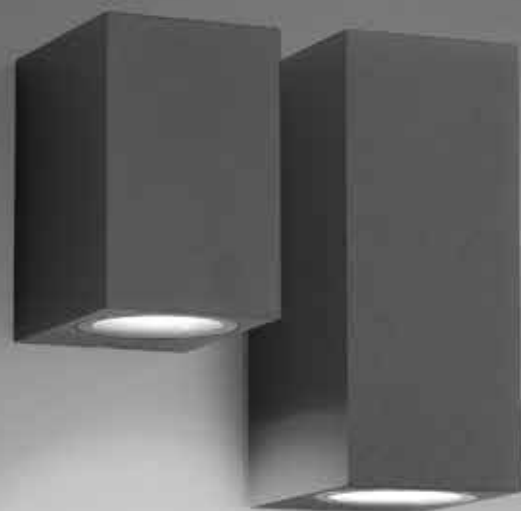

LED $\varnothing$ 7W 437LM 3000K
IP54

LED

LED $\varnothing$ 7W 437LM 3000K
IP54

LED

LED $\varnothing$ 2X7W 874LM 3000K
IP54

LED

5904 A
Applique alluminio per
esterni/interni colore grafite
Outdoor/indoor aluminium
wall lamp - graphite

LED $\varnothing$ 2X7W 874LM 3000K
IP54

LED