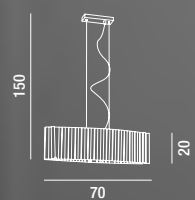

LED  $\varnothing$  18W 1440LM 4000K

**6240**  
Sospensione cromo lucido con vetro e cristalli  
Polished chrome hanging lamp with crystals and glass

1XE27  $\curvearrowright$  MAX 60W

H. REGOLABILE

6284

Sospensione in cromo lucido  
con vetro trasparente e satinato  
Polished chrome hanging lamp  
with transparent and satin glass