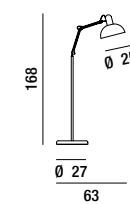

5736
Piantana lettura in metallo cromo lucido
Metal polished chrome floor lamp

1XE27 MAX 60W