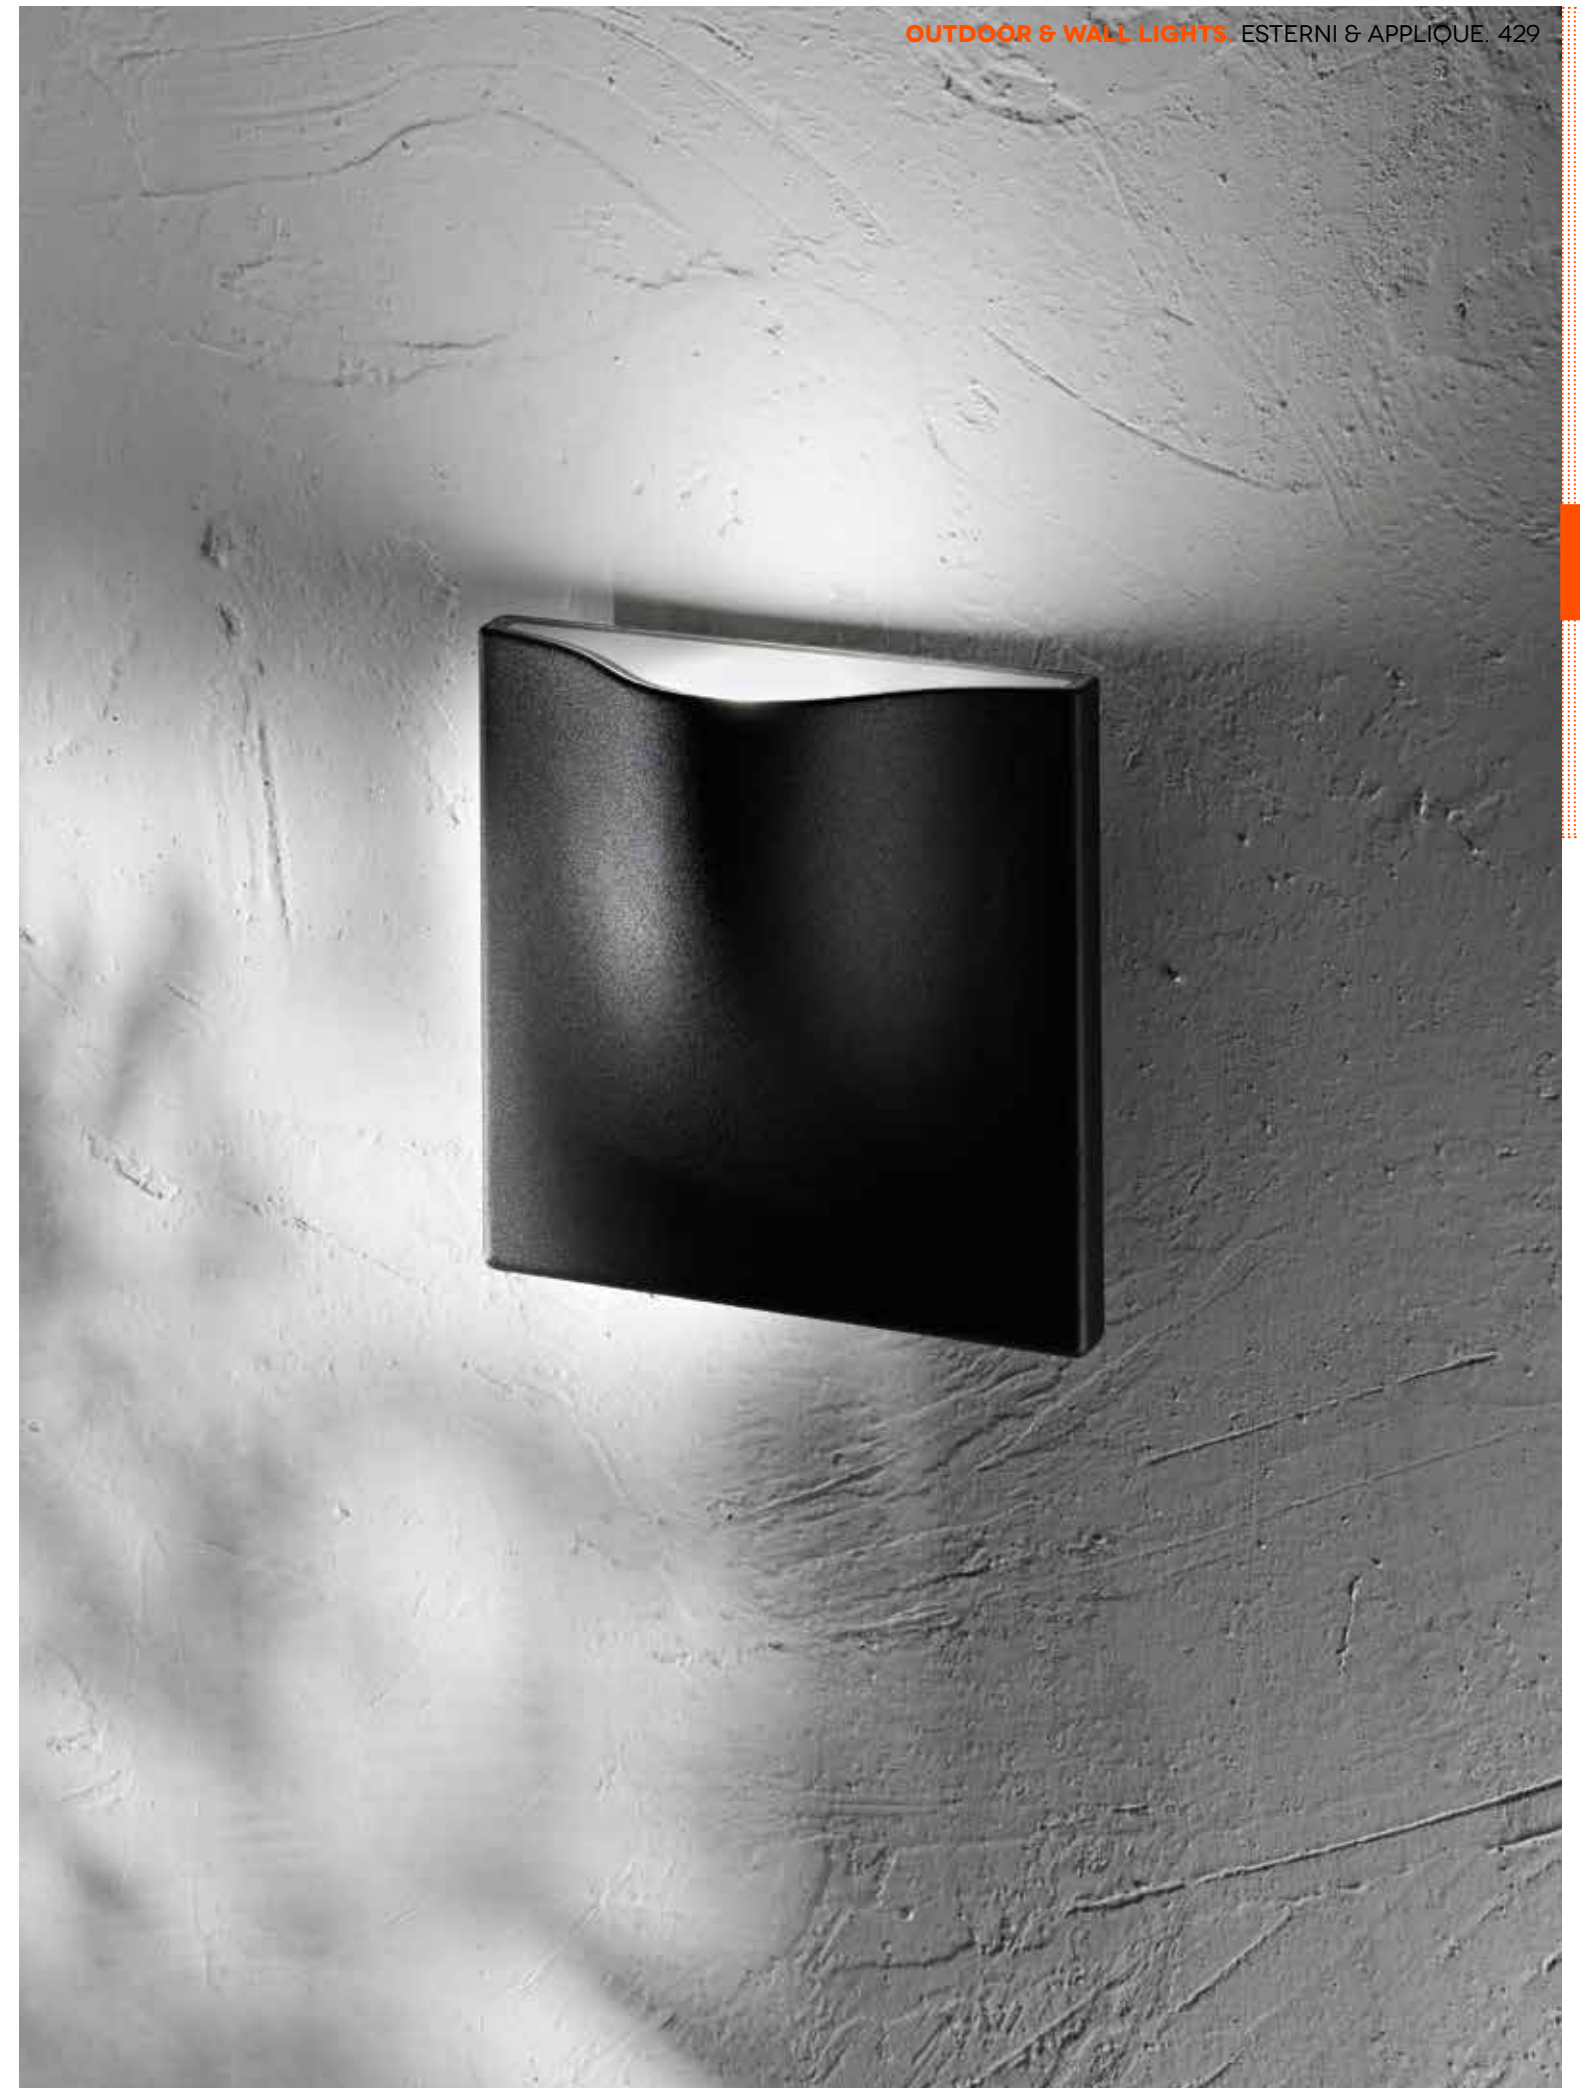

LED $\varnothing$ 7W 420LM 3000K
IP54

LED $\varnothing$ 15W 900LM 3000K
IP54