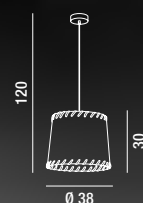

6046
Sospensione cromo spazzolato con paralume in tessuto
Brushed chrome hanging lamp with cloth shade

1XE27 MAX 60W
H. REGOLABILE