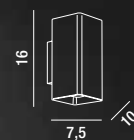

6122 CR
Applique alluminio
cromo spazzolato
per esterni/interni
Outdoor/indoor
aluminium brushed
chrome wall lamp

LED $\varnothing$ 2X7W 677LM 3000K
IP54