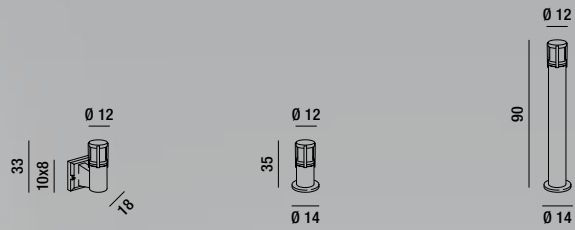

5634 GR
Applique alluminio per
esterni colore grigio chiaro
con diffusore in vetro
Outdoor light grey
aluminium wall lamp
with glass diffuser

1XE27 MAX 20W
IP44

5638 GR
Palo alluminio per
esterni colore grigio chiaro
con diffusore in vetro
Outdoor light grey
aluminium pole
with glass diffuser

1XE27 MAX 20W
IP44

5636 GR
Palo alluminio per
esterni colore grigio chiaro
con diffusore in vetro
Outdoor light grey
aluminium pole
with glass diffuser

1XE27 MAX 20W
IP44