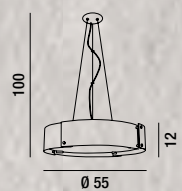

5992
Sospensione cromo lucido con vetro satinato
Polished chrome hanging lamp with satin glass

5XE27 MAX 60W
H. REGOLABILE

3XE27 MAX 60W
H. REGOLABILE