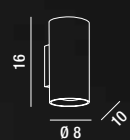

6120 CR
Applique alluminio
cromo spazzolato
per esterni/interni
Outdoor/indoor
aluminium brushed
chrome wall lamp

LED $\varnothing$ 2X7W 677LM 3000K
IP54