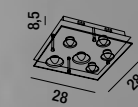

6298

Plafoniera in metallo cromo
lucido con vetro trasparente
Metal polished chrome ceiling
lamp with transparent glass

LED ◐ 18W 900LM 4000K
LED