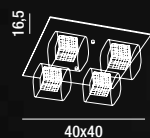

5932
Plafoniera cromo lucido con vetro trasparente
Polished chrome ceiling lamp with transparent glass

4XG9 28W INCL.