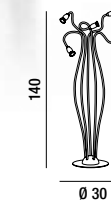

5876 B
Applique flex in
cromo e cotone bianco
Flexible chrome wall lamp
with white cotton

5878 B
Piantana flex in
cromo e cotone bianco
Flexible floor lamp
chrome and white cotton

* UTILIZZARE LAMPADINE A LED O A FLUORESCENZA. LAMPADINE ESCLUSE. PER LE LAMPADINE VEDERE CATALOGO LAMPADINE PERENZ
TO BE USED LED BULBS OR FCL BULBS ONLY. BULBS NOT INCLUDED. FOR BULBS VISIT OUR CATALOGUE LAMPADINE PERENZ