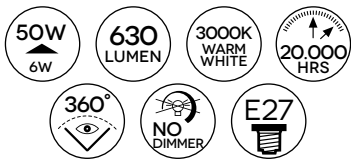

dimensioni/dimensions:
Ø 6 x 11 cm
230V

A+ Energy class rating

A60-8W LED FL