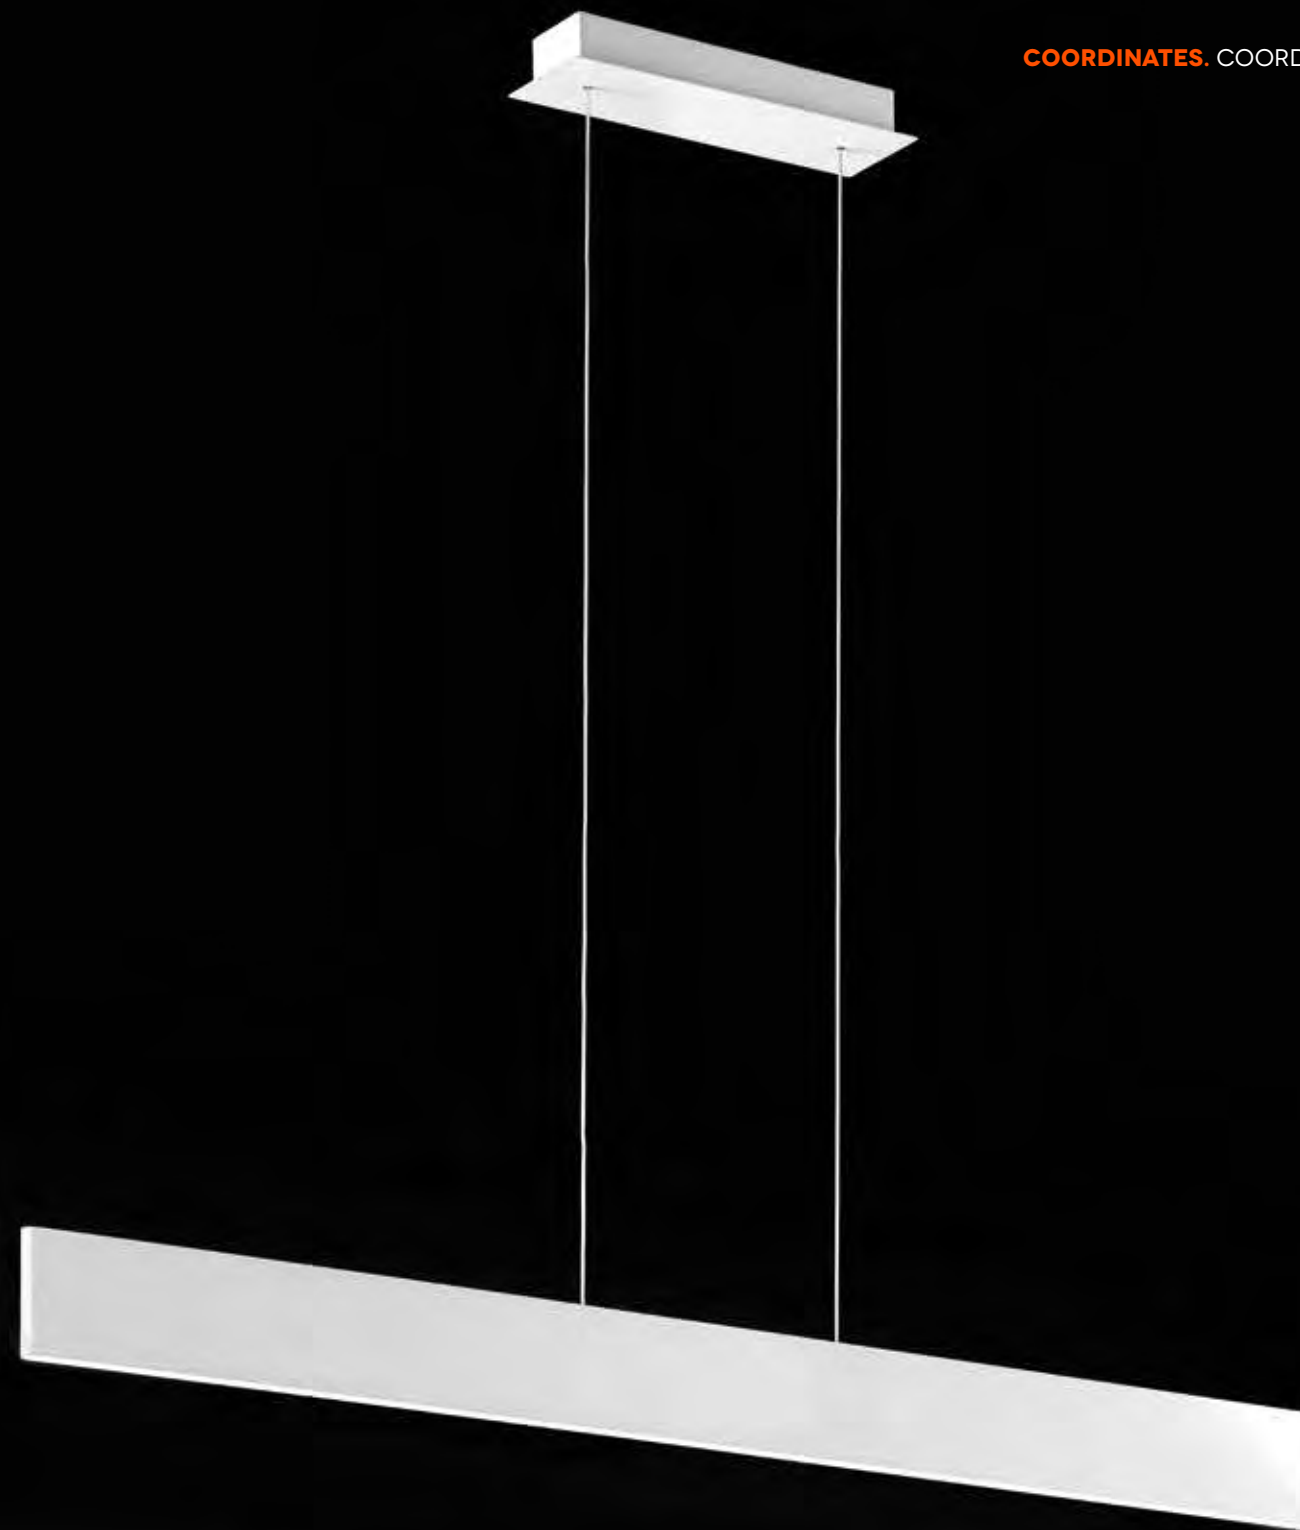

LED $\hat{=}$ 23W 2530LM 3000K
H. REGOLABILE

WLED

6326 B LN
Sospensione in metallo verniciato bianco
Metal painted white hanging lamp

LED $\hat{=}$ 23W 2530LM 4000K
H. REGOLABILE

WLED