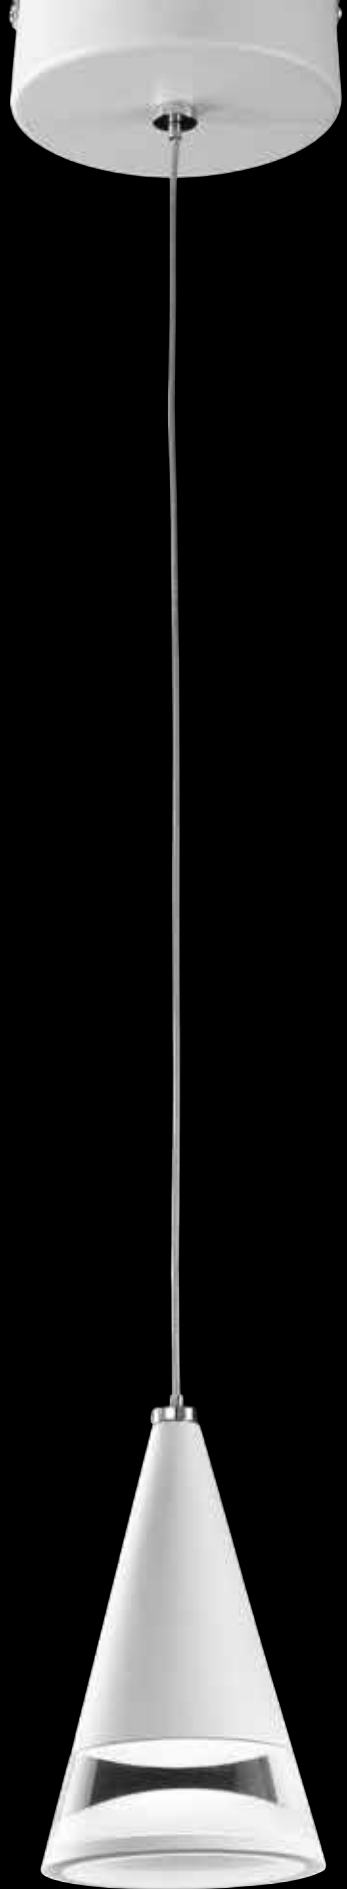

**6170**  
Sospensione in metallo  
verniciato bianco e acrilico  
Metal painted white and  
acrylic hanging lamp

LED  $\varnothing$  5W 300LM 4000K  
H. REGOLABILE

**6172**  
Sospensione in metallo  
verniciato bianco e acrilico  
Metal painted white and  
acrylic hanging lamp