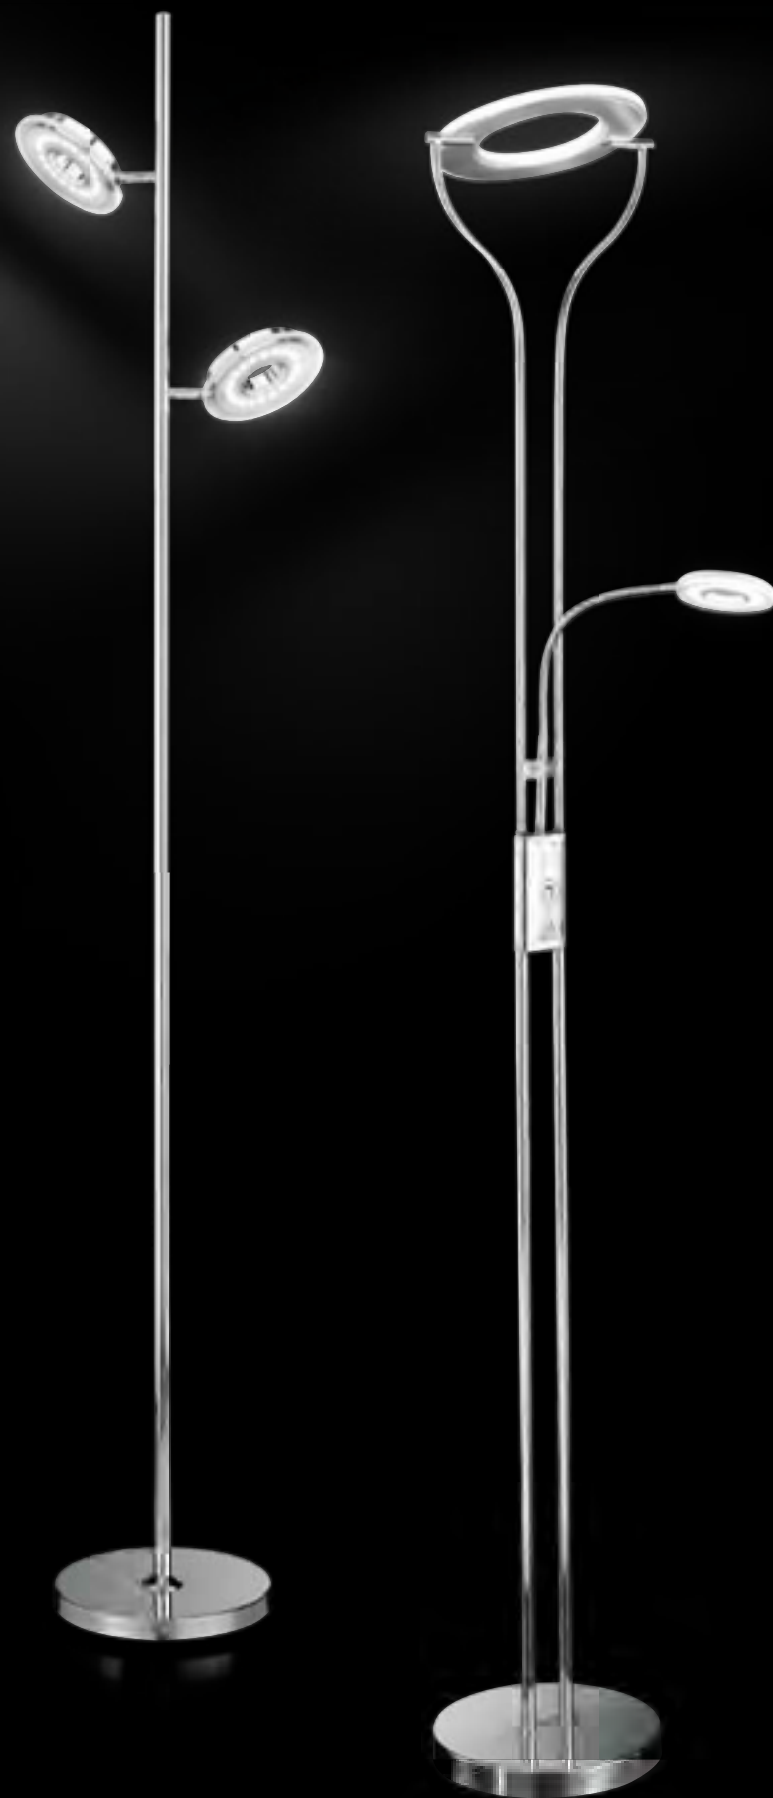

Dimmerabile - Dimmable

6444 B

Piantana in metallo  
bianco con diffusore  
in plexiglass  
White painted  
metal floor lamp with  
plexiglass diffuser

LED  $\hat{=}$  19W 2000LM +  
5W 440LM 3000K

Dimmerabile - Dimmable