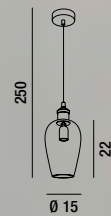

6435 TR
Sospensione cromo lucido con vetro trasparente
Polished chrome hanging lamp with clear glass

1XE27 MAX 40W - LAMPADINE ESCLUSE - BULBS NOT INCLUDED
H. REGOLABILE

LAMPADINE NON INCLUDE. VEDERE CATALOGO LAMPADINE PERENZ
BULBS NOT INCLUDED. FOR BULBS VISIT OUR CATALOGUE LAMPADINE PERENZ