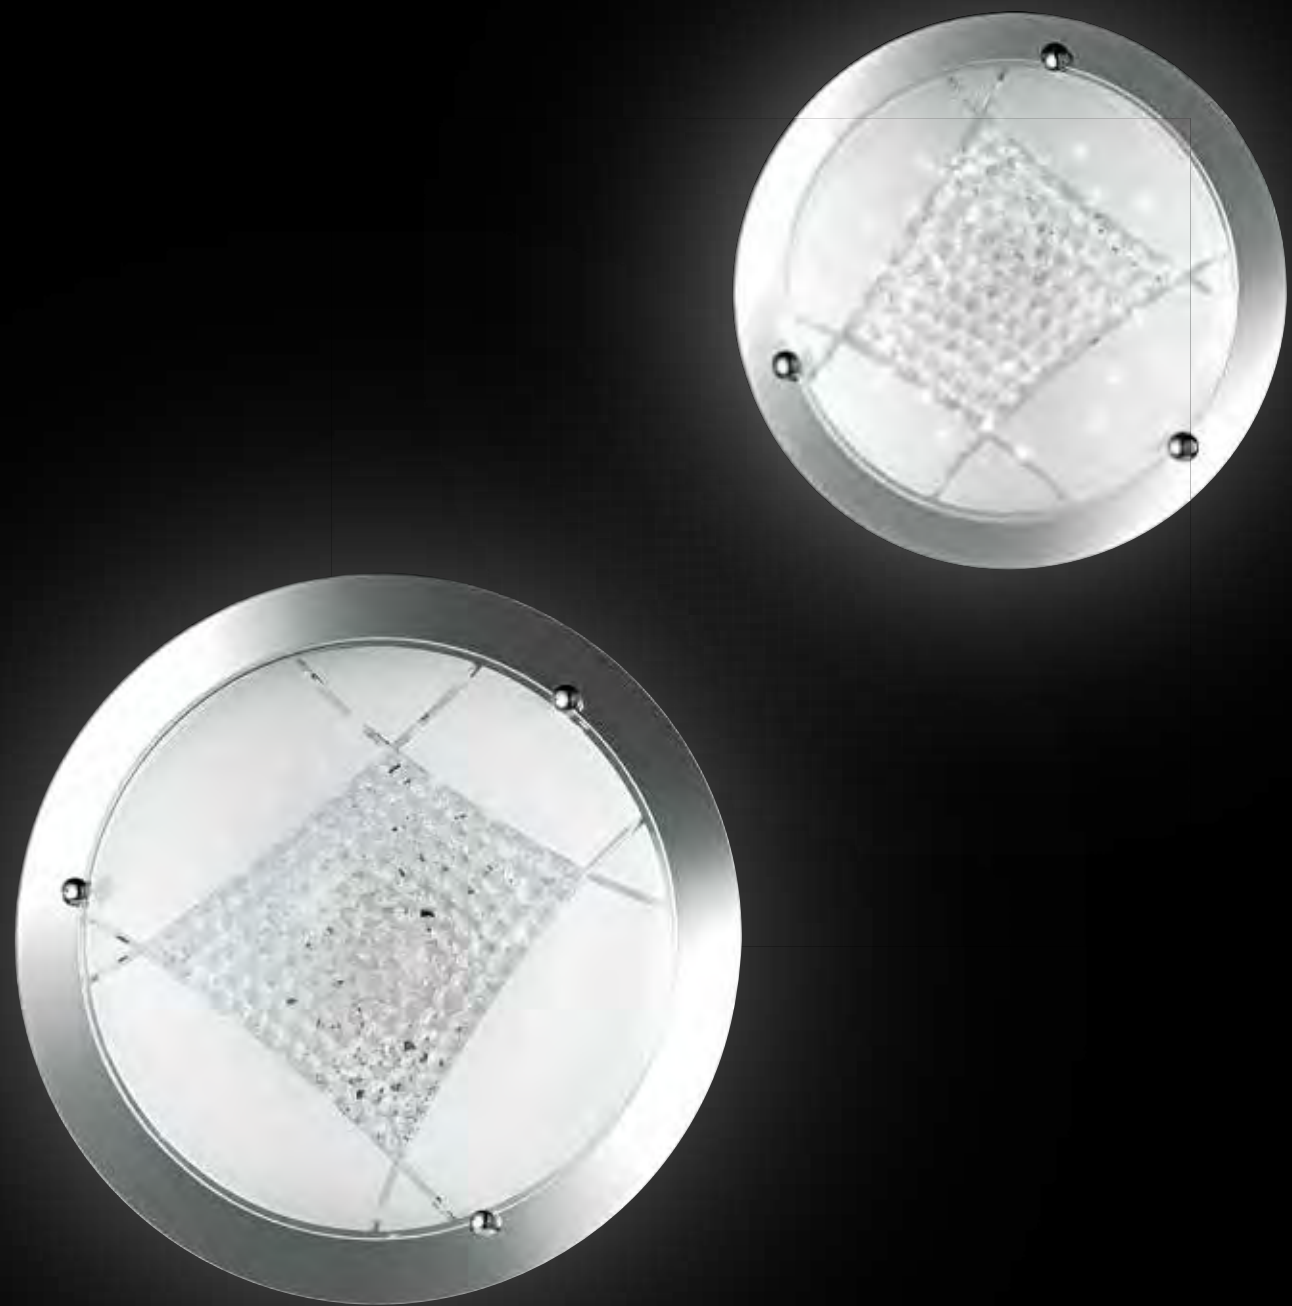

LED $\varnothing$ 12W 960LM 4000K

LED $\varnothing$ 18W 1440LM 4000K

1XE27 $\curvearrowright$ MAX 60W

H. REGOLABILE