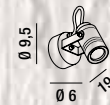

6522 A

Faretto alluminio per esterni/interni colore grafite
Outdoor/indoor aluminium spotlight - graphite

1XGU10 $\leq$ MAX 35W *
IP54

* UTILIZZARE LAMPADINE A LED (LAMPADINE ESCLUSE). PER LE LAMPADINE VEDERE CATALOGO LAMPADINE PERENZ
TO BE USED LED BULBS ONLY (BULBS NOT INCLUDED). FOR BULBS VISIT OUR CATALOGUE **LAMPADINE PERENZ**