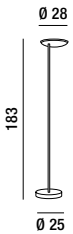

### 6586 B LC

Piantana in metallo verniciato a polvere colore bianco opaco con parabola orientabile e diffusore in acrilico satinato  
 Matt white powder-coated metal floor lamp with adjustable dish and satin acrylic diffuser