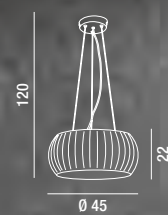

6090 A
Sospensione cromo lucido
con paralume in tessuto
Polished chrome hanging
lamp with cloth shade

3XE27 MAX 60W
H. REGOLABILE