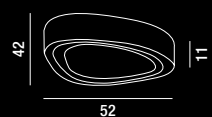

LED ⚡ 10W 500LM 4000K

**6080**  
 Applique in vetro con cristalli  
 Glass wall lamp with crystals

LED ⚡ 15W 750LM 4000K

**6082**  
 Applique in vetro con cristalli  
 Glass wall lamp with crystals

LED ⚡ 21W 1050LM 4000K