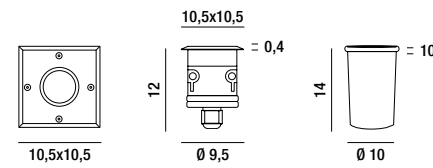

6222
Faretto acciaio ad incasso per esterni
Stainless steel outdoor light