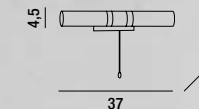

4292
Applique cromo lucido con vetro trasparente
Transparent glass polished chrome wall lamp

4300
Applique cromo lucido con vetro trasparente e satinato
Brushed chrome wall lamp with transparent and satin glass

2XE14 MAX 40W