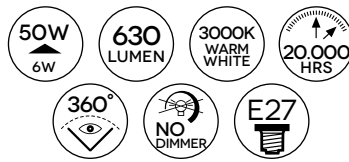

dimensioni/dimensions:
Ø 12,5 x 17,5 cm
230V

A+ Energy class rating

G125-8W LED FL TR