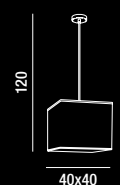

6056
Sospensione cromo lucido con paralume in tessuto
Polished chrome hanging lamp with cloth shade

1XE27 MAX 60W
H. REGOLABILE