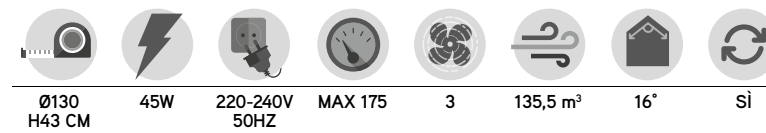

7138 B
Ventilatore metallo finitura bianco, 3 pale con kit luce in plexiglass 2xE27 max 20W.
Metal white ceiling fan, 3 blades with plexiglass light kit 2xE27 max 20W.

Telecomando a infrarossi incluso
Infrared remote control included

Pale bicolore
Double face blades