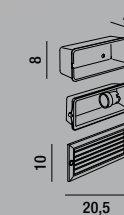

4414 N
Faro alluminio ad incasso per esterni/interni
colore nero con diffusore in vetro
Outdoor/indoor black aluminium recessed downlight with glass diffuser

4412 N
Faro alluminio ad incasso per esterni/interni
colore nero con diffusore in vetro
Outdoor/indoor black aluminium recessed downlight with glass diffuser

1XE27 $\curvearrowright$ MAX 25W
IP44