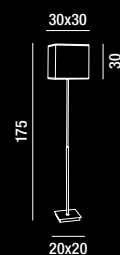

6058
Piantana cromo lucido con paralume in tessuto
Polished chrome floor lamp with cloth shade

1XE27 MAX 60W