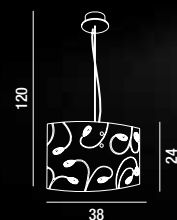

6244
Sospensione cromo lucido con vetro e cristalli
Polished chrome hanging lamp with crystals and glass

1XE27 ⚡ MAX 60W
H. REGOLABILE