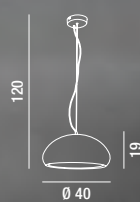

6064 GR
Sospensione in metallo
verniciato colore grigio
Painted grey metal
hanging lamp

1XE27 MAX 60W
H. REGOLABILE

6064 B
Sospensione in metallo
verniciato colore bianco
Painted white metal
hanging lamp

1XE27 MAX 60W
H. REGOLABILE