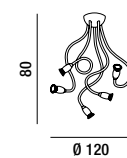

5874 N
Plafoniera flex in
cromo e cotone nero
Flexible chrome ceiling
lamp with black cotton