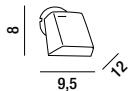

6626 B LC

Applique in metallo verniciato a polvere colore bianco opaco con diffusore in acrilico satinato
Matt white powder-coated metal wall lamp with satin acrylic diffuser

LED $\varnothing$ 6W 468LM 3000K

Con interruttore - With switch