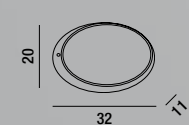

4409 A
Applique alluminio per esterni colore grigio chiaro con diffusore in vetro
Outdoor light grey aluminium wall lamp with glass diffuser

1XE27 ⚡ MAX 60W
IP44