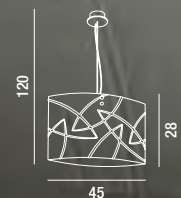

5938
Sospensione metallo con vetro decorato
Metal hanging lamp with decorated glass

5937
Sospensione metallo con vetro decorato
Metal hanging lamp with decorated glass

1XE27 ⚡ MAX 60W
H. REGOLABILE

1XE27 ⚡ MAX 60W