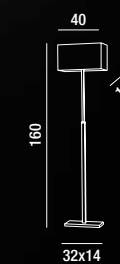

5888 CR
Piantana cromo spazzolato con paralume in pvc
Brushed chrome floor lamp with pvc shade

1XE27 ⚡ MAX 60W