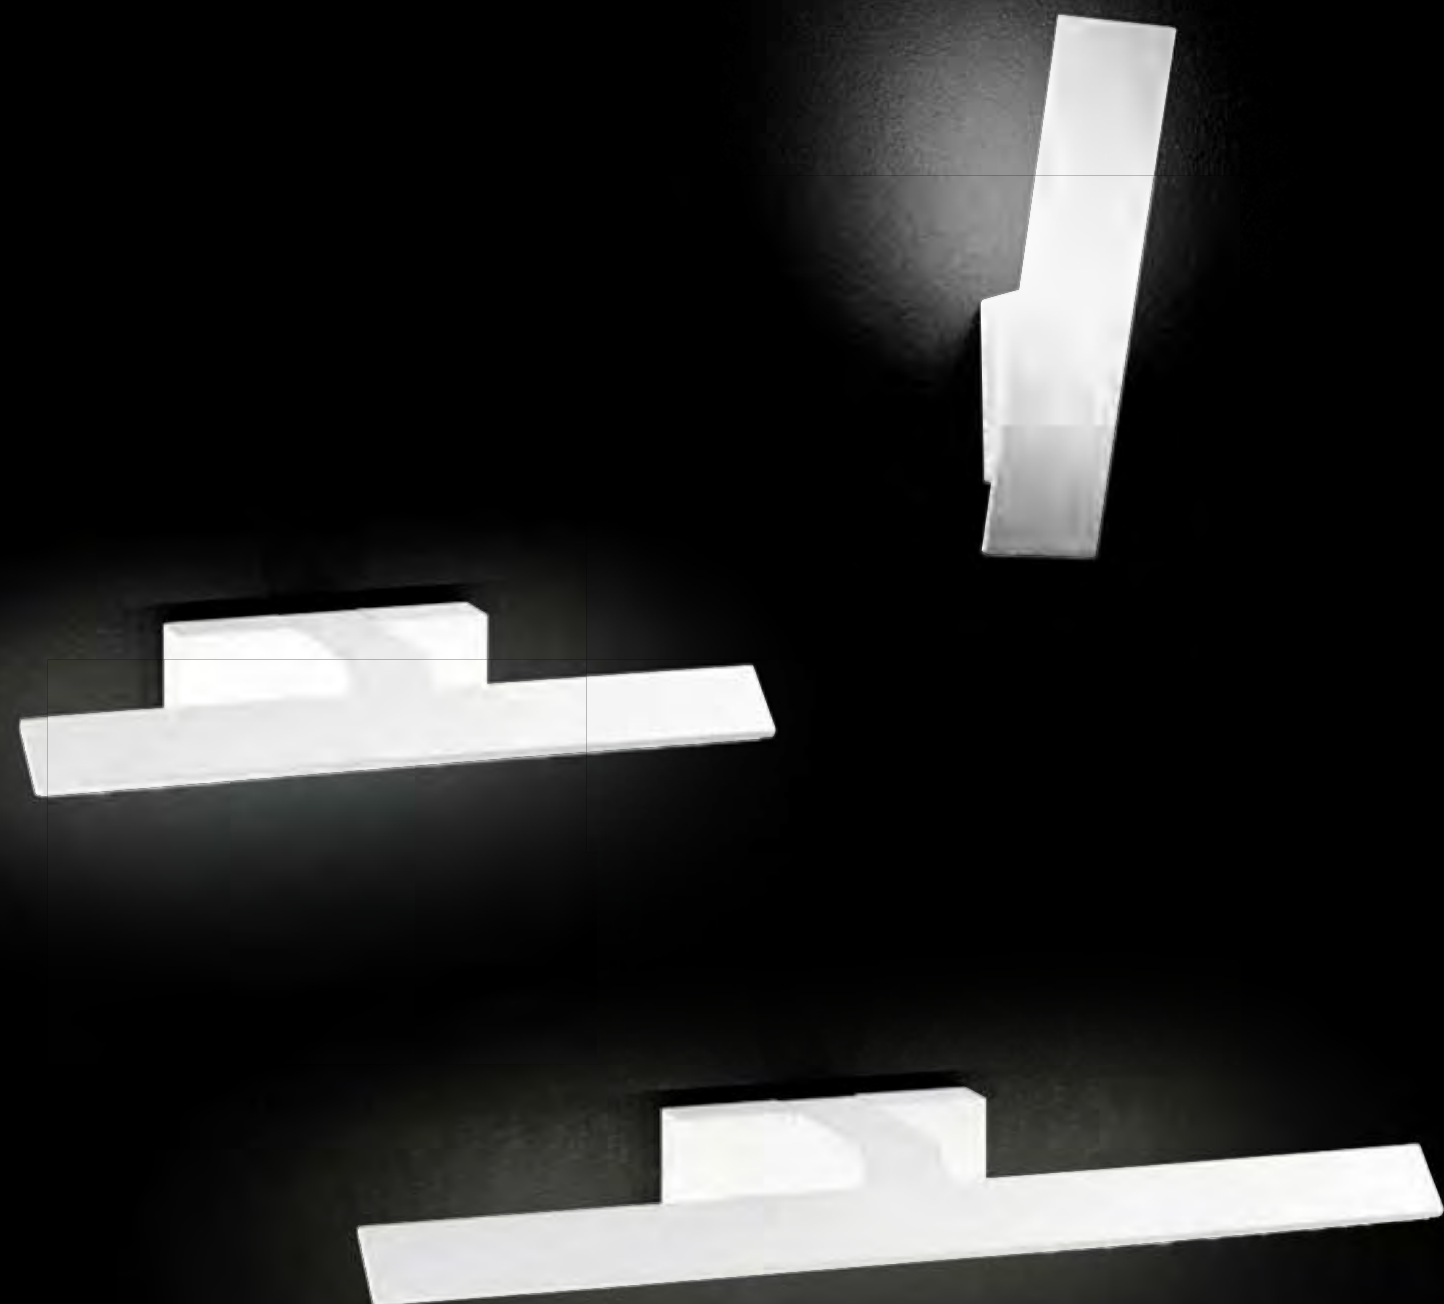

LED $\varnothing$ 12W 1080LM 4000K

LED $\varnothing$ 18W 1620LM 4000K

LED $\varnothing$ 12W 1080LM 4000K