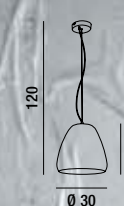

6067 GR
Sospensione in metallo
verniciato colore grigio
Painted grey metal
hanging lamp

1XE27 MAX 60W
H. REGOLABILE

6067 B
Sospensione in metallo
verniciato colore bianco
Painted white metal
hanging lamp

1XE27 MAX 60W
H. REGOLABILE