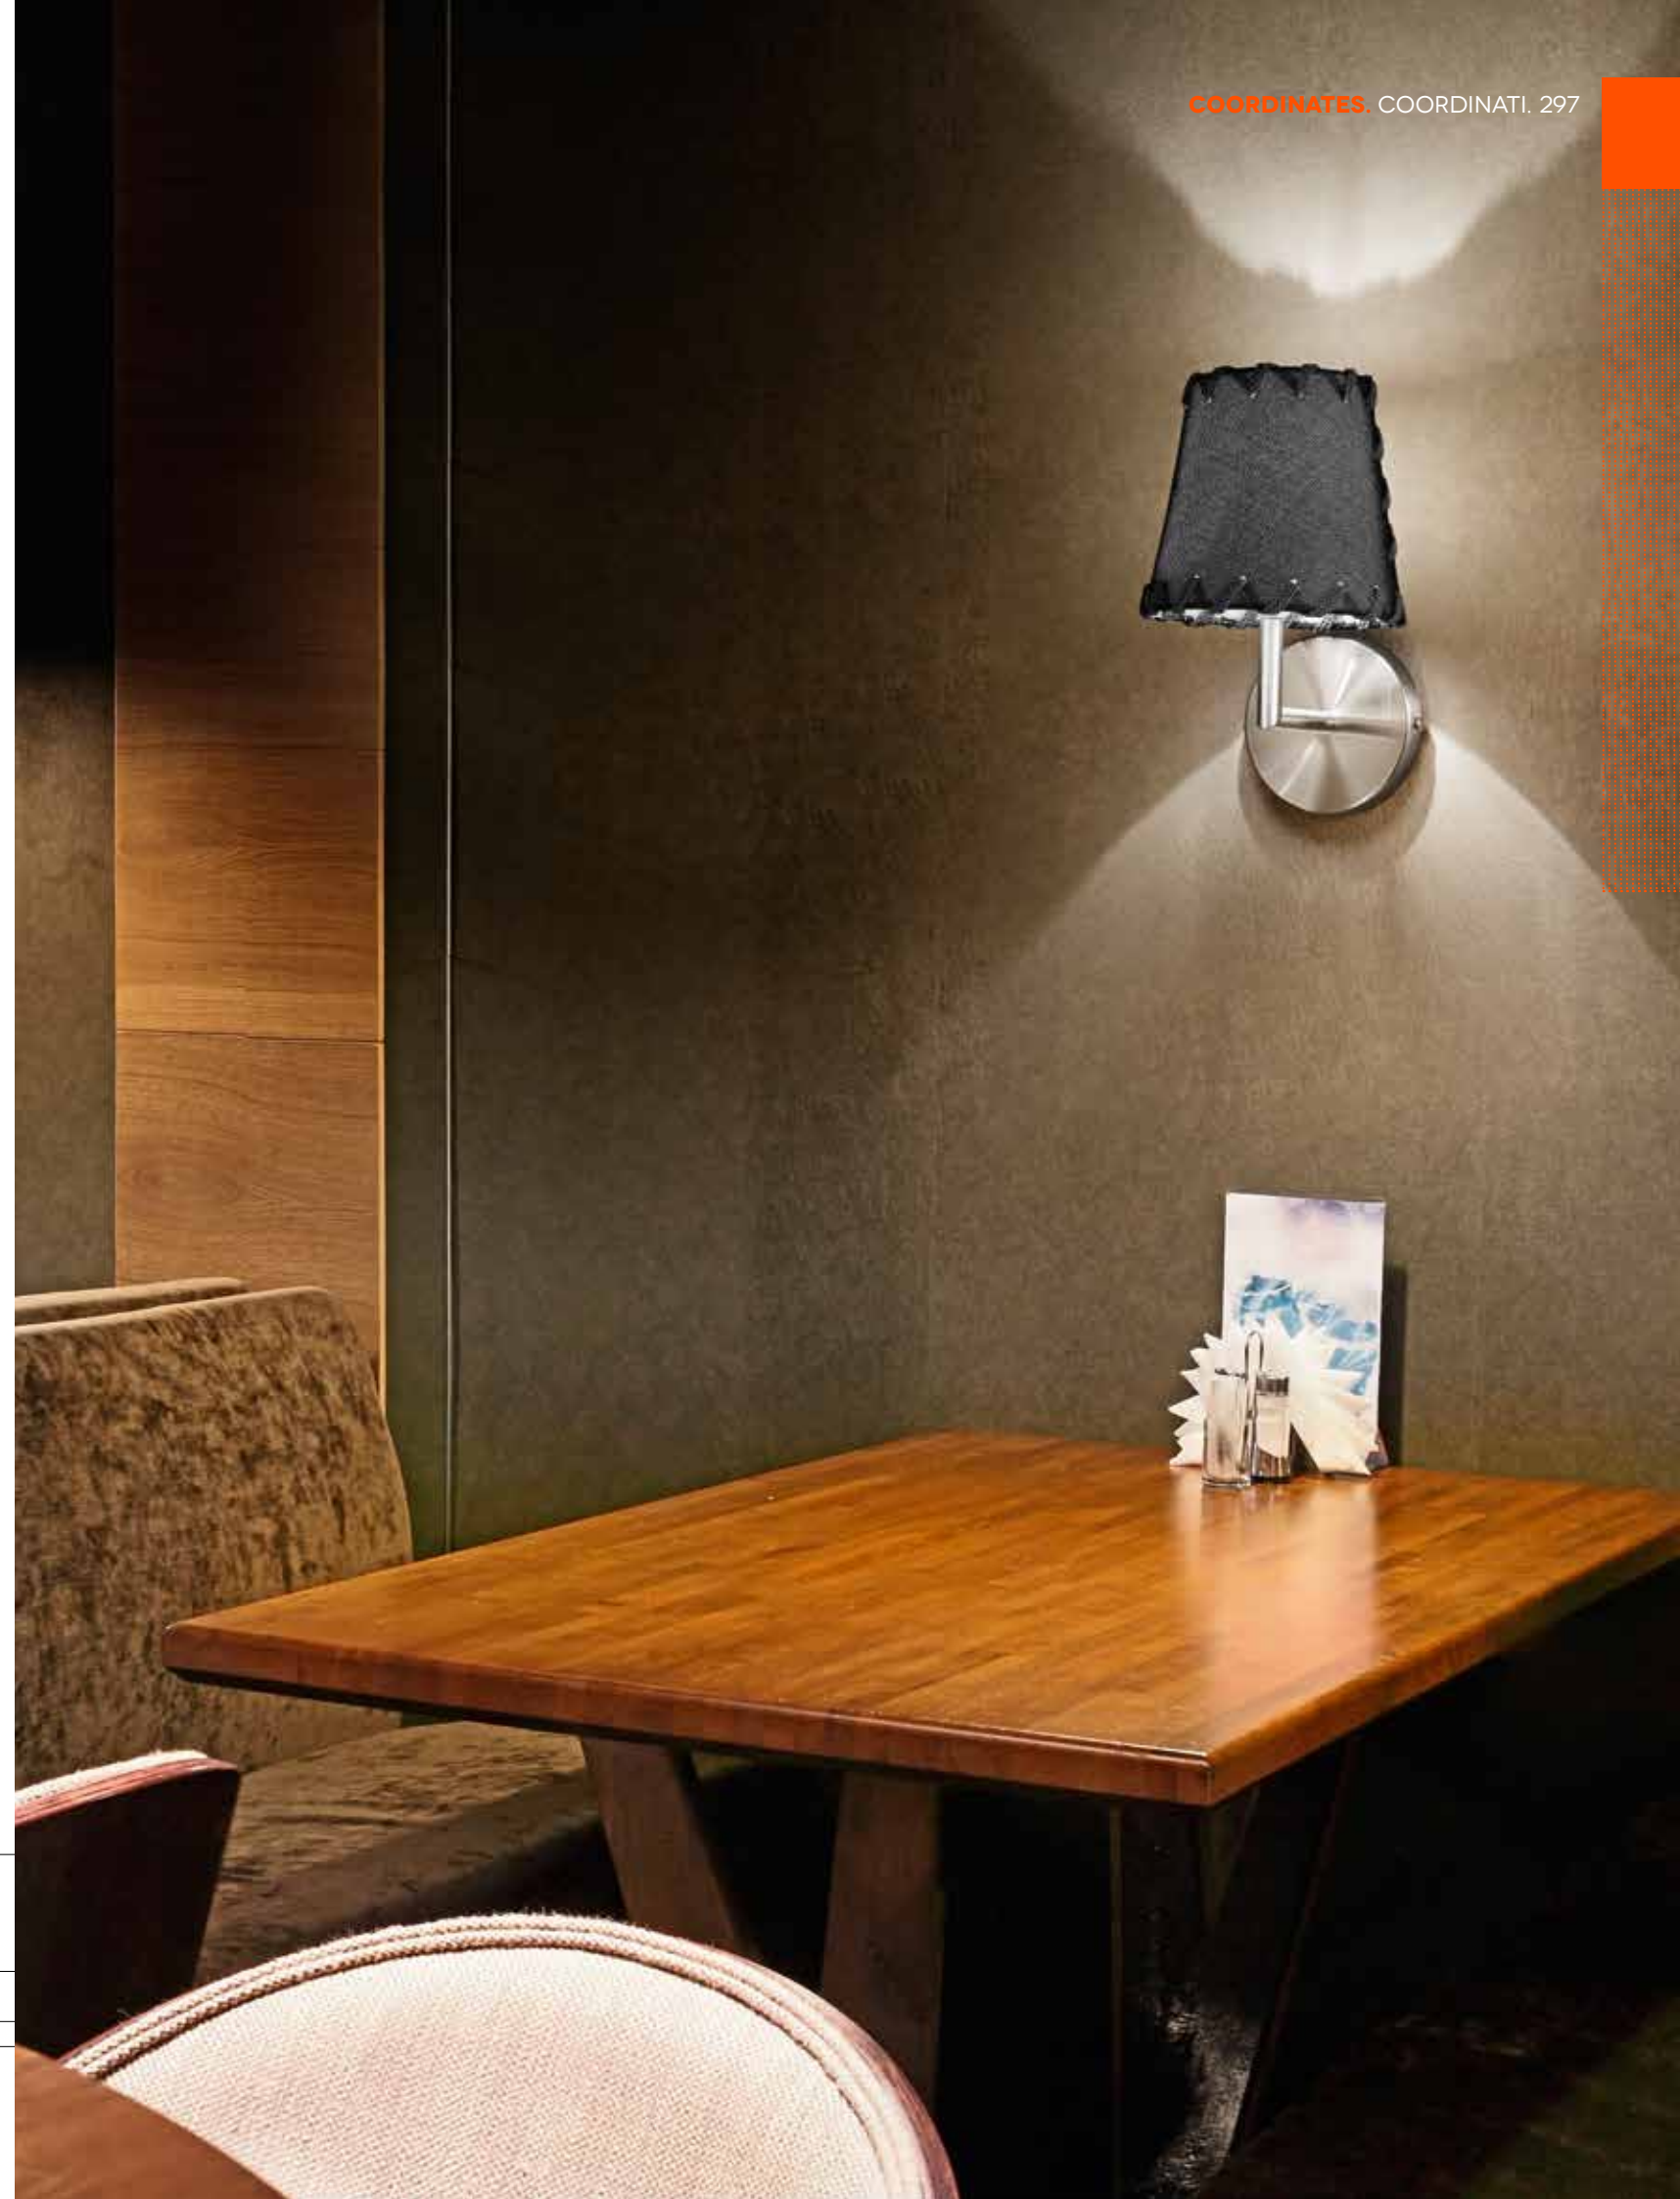

1XE27 ● MAX 60W

1XE14 ● MAX 40W

1XE14 ● MAX 40W