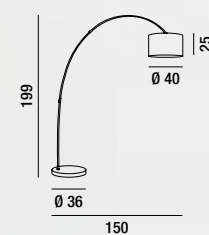

6304 B
Piantana in metallo verniciato
bianco con paralume in stoffa
Metal painted white floor lamp
with cloth shade

1XE27 MAX 40W

6304 N
Piantana in metallo verniciato
nero con paralume in stoffa
Metal painted black floor lamp
with cloth shade

1XE27 MAX 40W