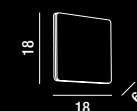

6106 B
Applique in metallo verniciato colore bianco
Painted white metal wall lamp

LED $\varnothing$ 8W 720LM 4000K