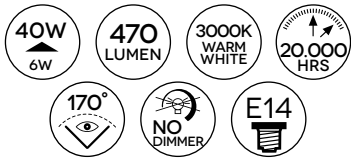

## LAMPADINE SMD LED SMD LED BULBS

P45-6W LED SMD LC

dimensioni/dimensions:  
 Ø 4,5 x 8,1 cm  
 230V

A+ Energy class rating

P45-6W LED SMD LN

dimensioni/dimensions:  
 Ø 4,5 x 8,1 cm  
 230V

A+ Energy class rating