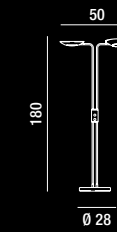

4220
Piantana orientabile in metallo
cromo spazzolato con vetro satinato
Adjustable metal brushed chrome
floor lamp with satin glass

2XR7s ↔ 80W INCL.
Dimmerabile - Dimmable