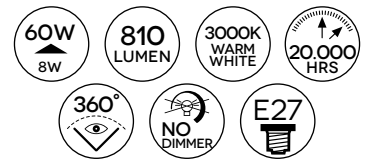

dimensioni/dimensions:
Ø 12,5 x 17,5 cm
230V

A+ Energy class rating

R50-4W LED FL