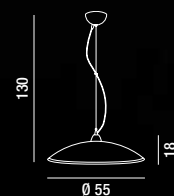

6002
Sospensione in vetro
bianco e trasparente
White and transparent
glass hanging lamp

6004
Sospensione in vetro
bianco e trasparente
White and transparent
glass hanging lamp

1XE27 MAX 60W
H. REGOLABILE