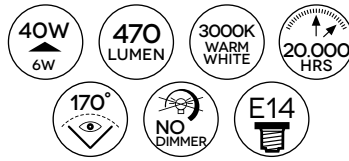

dimensioni/dimensions:
Ø 3,6 x 10 cm
230V

A+ Energy class rating

C35-6W LED SMD LN