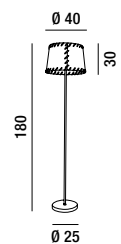

6048
Piantana cromo spazzolato
con paralume in tessuto
Brushed chrome floor
lamp with cloth shade

1XE27 ● MAX 60W