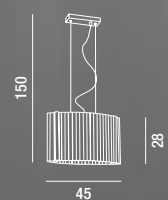

6282

Sospensione in cromo lucido
con vetro trasparente e satinato
Polished chrome hanging lamp
with transparent and satin glass

1XE27 MAX 60W
H. REGOLABILE