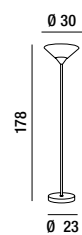

5920 CR
Piantana in metallo cromo
spazzolato con vetro satinato
Metal brushed chrome
floor lamp with satin glass

1XE27 MAX 60W