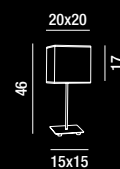

6060
Lumetto cromo lucido con paralume in tessuto
Polished chrome table lamp with cloth shade

1XE14 MAX 40W