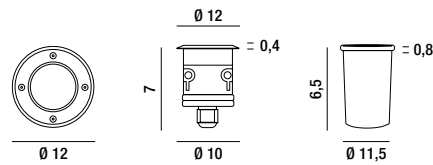

1XGU10 eJ)*
Ø 10 CM
IP65

1XGU10 eJ)*
Ø 10 CM
IP65

* UTILIZZARE LAMPADINE A LED (LAMPADINE ESCLUSE). PER LE LAMPADINE VEDERE CATALOGO LAMPADINE PERENZ
TO BE USED LED BULBS ONLY (BULBS NOT INCLUDED). FOR BULBS VISIT OUR CATALOGUE LAMPADINE PERENZ

6524
Faretto acciaio ad incasso per esterni
Stainless steel outdoor light