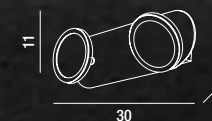

6372 B LC
Faretto 2 luci in metallo verniciato bianco e acrilico
Metal white painted and acrylic
2 ceiling lamp

LED $\varnothing$ 2X6W
900LM 3000K

LED $\varnothing$ 2X6W
900LM 4000K