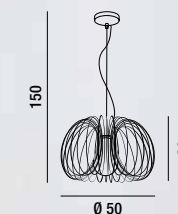

6450 B
Sospensione in metallo verniciato bianco
White painted metal hanging lamp

1XE27 MAX 60W
H. REGOLABILE