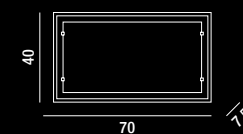

5747 B
Plafoniera vetro bianco
White glass ceiling lamp

4XE27 MAX 40W