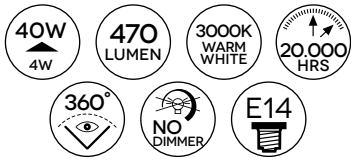

dimensioni/dimensions:
Ø 3,5 x 10 cm
230V

A+ Energy class rating