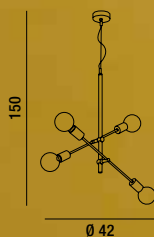

6602 N
Sospensione orientabile in metallo verniciato nero con portalamпада in finitura ottone invecchiato, cavo regolabile in lunghezza
Adjustable black painted metal hanging lamp with lamp holder in antique brass finish, cable adjustable in length

4XE27 MAX 40W
LAMPADINE ESCLUSE - BULBS NOT INCLUDED
H. REGOLABILE