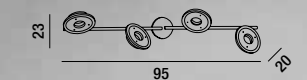

LED ⚡ 4,5W  
360LM 3200K

WLED

**6184**  
Faretto 2 luci  
metallo cromo lucido  
con diffusore in acrilico  
Metal polished  
chrome 2 lights spot  
with acrylic shade

LED ⚡ 2X4,5W  
700LM 3200K

WLED

**6188**  
Faretto 4 luci  
metallo cromo lucido  
con diffusore in acrilico  
Metal polished  
chrome 4 lights spot  
with acrylic shade