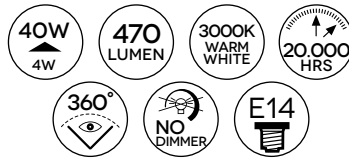

dimensioni/dimensions:
Ø 3,5 x 11,5 cm
230V

A+ Energy class rating

P45-4W LED FL