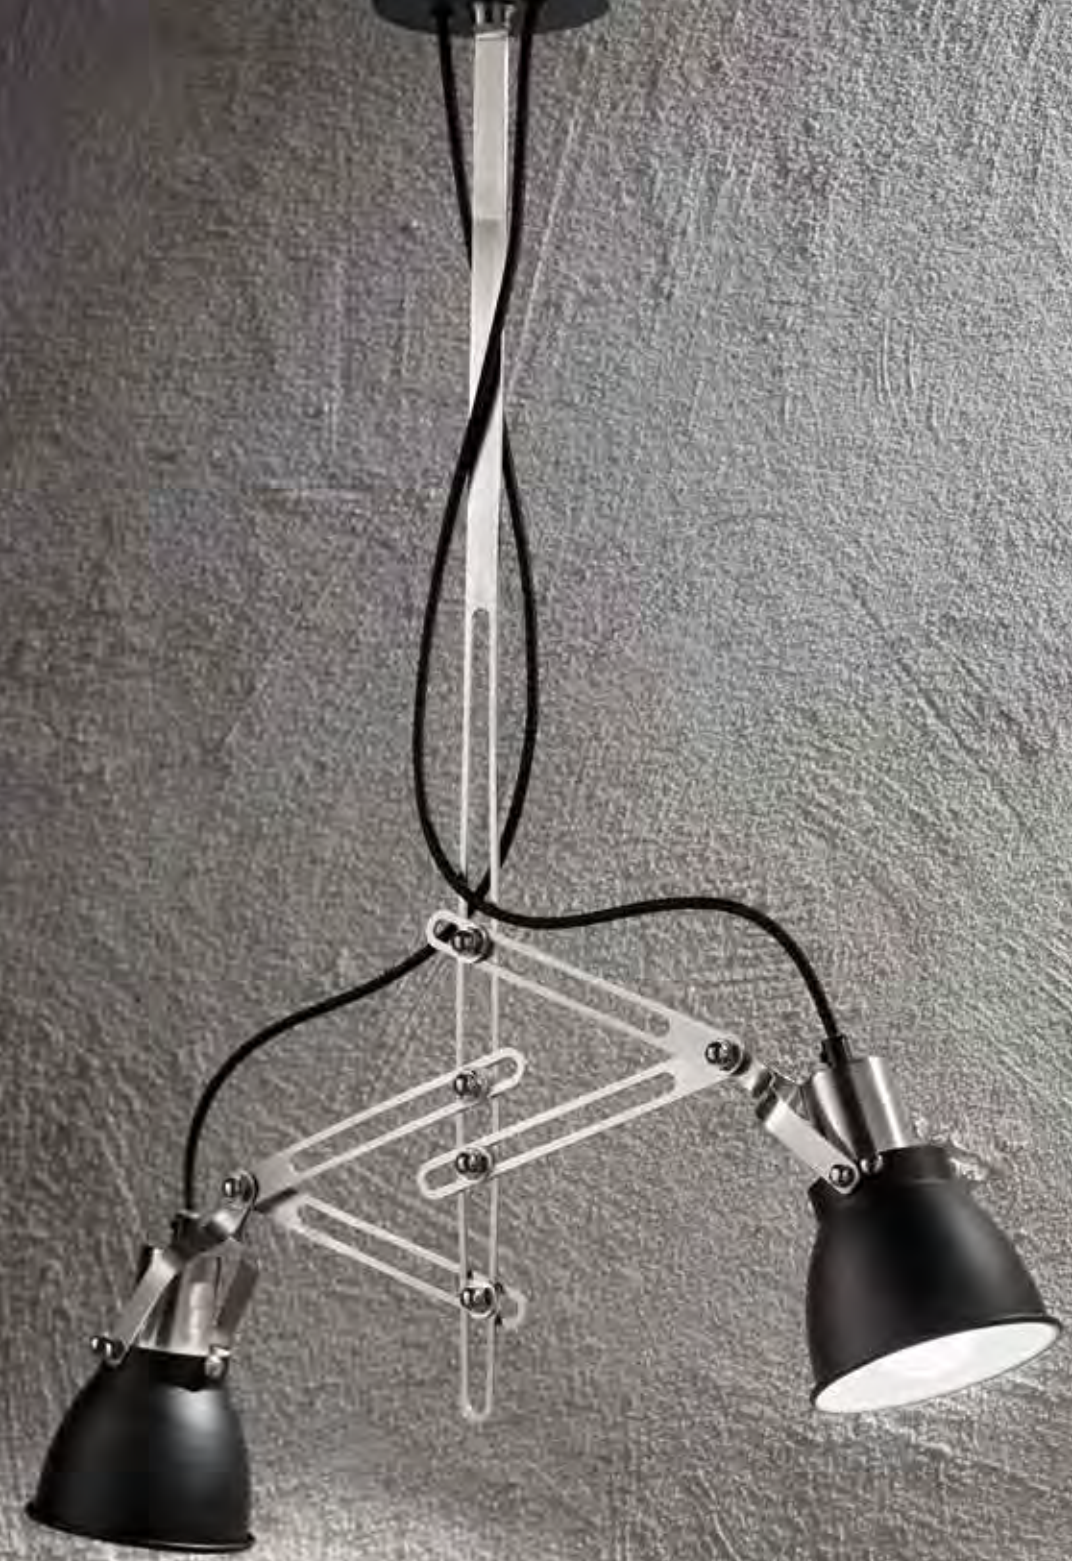

2XE27 ⚡ MAX 40W

1XE27 ⚡ MAX 40W
H. REGOLABILE