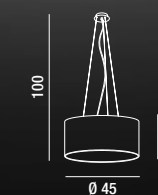

5606
Sospensione cromo lucido
con paralume in tessuto
Polished chrome hanging
lamp with cloth shade

2XE27 ⚡ MAX 60W
H. REGOLABILE