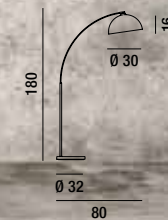

4324
Piantana in metallo cromo lucido con base in marmo
Metal polished chrome floor lamp with marble base

1XE27 MAX 100W