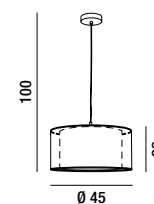

5972
Sospensione cromo lucido
con paralume in tessuto
Polished chrome hanging
lamp with cloth shade

1XE27 MAX 60W
H. REGOLABILE