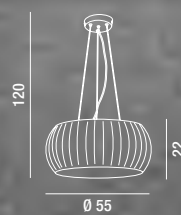

6092 A
Sospensione cromo lucido
con paralume in tessuto
Polished chrome hanging
lamp with cloth shade

4XE27 MAX 60W
H. REGOLABILE