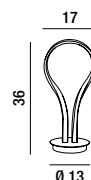

6616 B LC

Lampada da tavolo in metallo e alluminio
verniciato a polvere colore bianco opaco
con diffusore in silicone
Matt white powder-coated
metal and aluminium table lamp
with silicon diffuser

LED $\varnothing$ 13W 1040LM 3000K