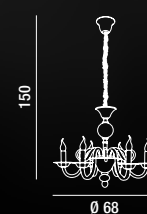

6496 B
Sospensione in metallo e vetro bianco
Metal and white glass hanging lamp

6XE14 ◯ MAX 40W - LAMPADINE ESCLUSE - BULBS NOT INCLUDED
H. REGOLABILE

LAMPADINE NON INCLUSE. VEDERE CATALOGO LAMPADINE PERENZ - BULBS NOT INCLUDED. FOR BULBS VISIT OUR CATALOGUE LAMPADINE PERENZ