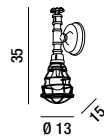

6590 BR
Applique con elementi idraulici in metallo con gabbietta copri lampadina, finitura bronzo anticato
Wall lamp with metal hydraulic fittings and light bulb cage, antique bronze finish

1XE27 MAX 40W
LAMPADINE ESCLUSE - BULBS NOT INCLUDED