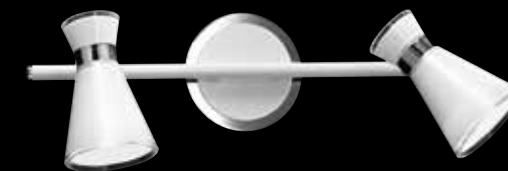

1XE14  $\leq$  5W LED 4000K INCL.

**LED**

**5952 B**  
Faretto 3 luci metallo verniciato bianco  
Painted white 3 lights spot

3XGU10  $\leq$  6,5W LED 3000K INCL.

**LED**

**6134 B**  
Faretto 2 luci in vetro bianco e trasparente  
White and transparent glass 2 lights spot