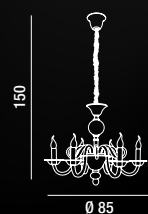

6498 B
Sospensione in metallo e vetro bianco
Metal and white glass hanging lamp

8XE14 ◯ MAX 40W - LAMPADINE ESCLUSE - BULBS NOT INCLUDED
H. REGOLABILE