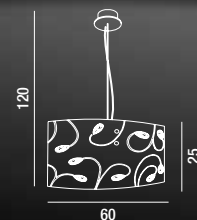

6246
Sospensione cromo lucido con vetro e cristalli
Polished chrome hanging lamp with crystals and glass

3XE27 ⚡ MAX 60W
H. REGOLABILE