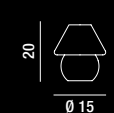

3042 B
Lampada da tavolo
in vetro rigadin bianco
White rigadin
glass table lamp

1XE27 $\varnothing$ MAX 60W