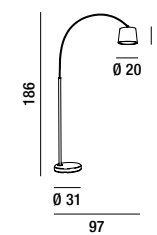

6014 B
Lampada da terra orientabile in metallo cromo lucido e bianco
Metal polished chrome and white floor lamp adjustable

LED 3X5W 1350LM 3000K