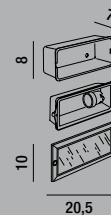

4414 N
Faro alluminio ad incasso per esterni/interni
colore nero con diffusore in vetro
Outdoor/indoor black aluminium recessed downlight with glass diffuser

1XE27 $\curvearrowright$ MAX 25W
IP44