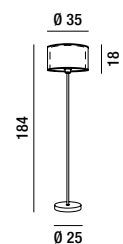

5978
Piantana cromo lucido
con paralume in tessuto
Polished chrome floor
lamp with cloth shade