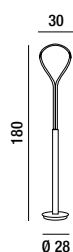

LED  $\varnothing$  50W 4000LM 3000K

**BLOSSOM**

BLOSSOM

6614 B LC

Piantana in metallo e alluminio  
verniciato a polvere colore bianco opaco  
con diffusore in silicone  
Matt white powder-coated  
metal and aluminium floor lamp  
with silicon diffuser