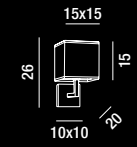

6062
Applique cromo lucido
con paralume in tessuto
Polished chrome wall
lamp with cloth shade
1XE14 ◯ MAX 40W