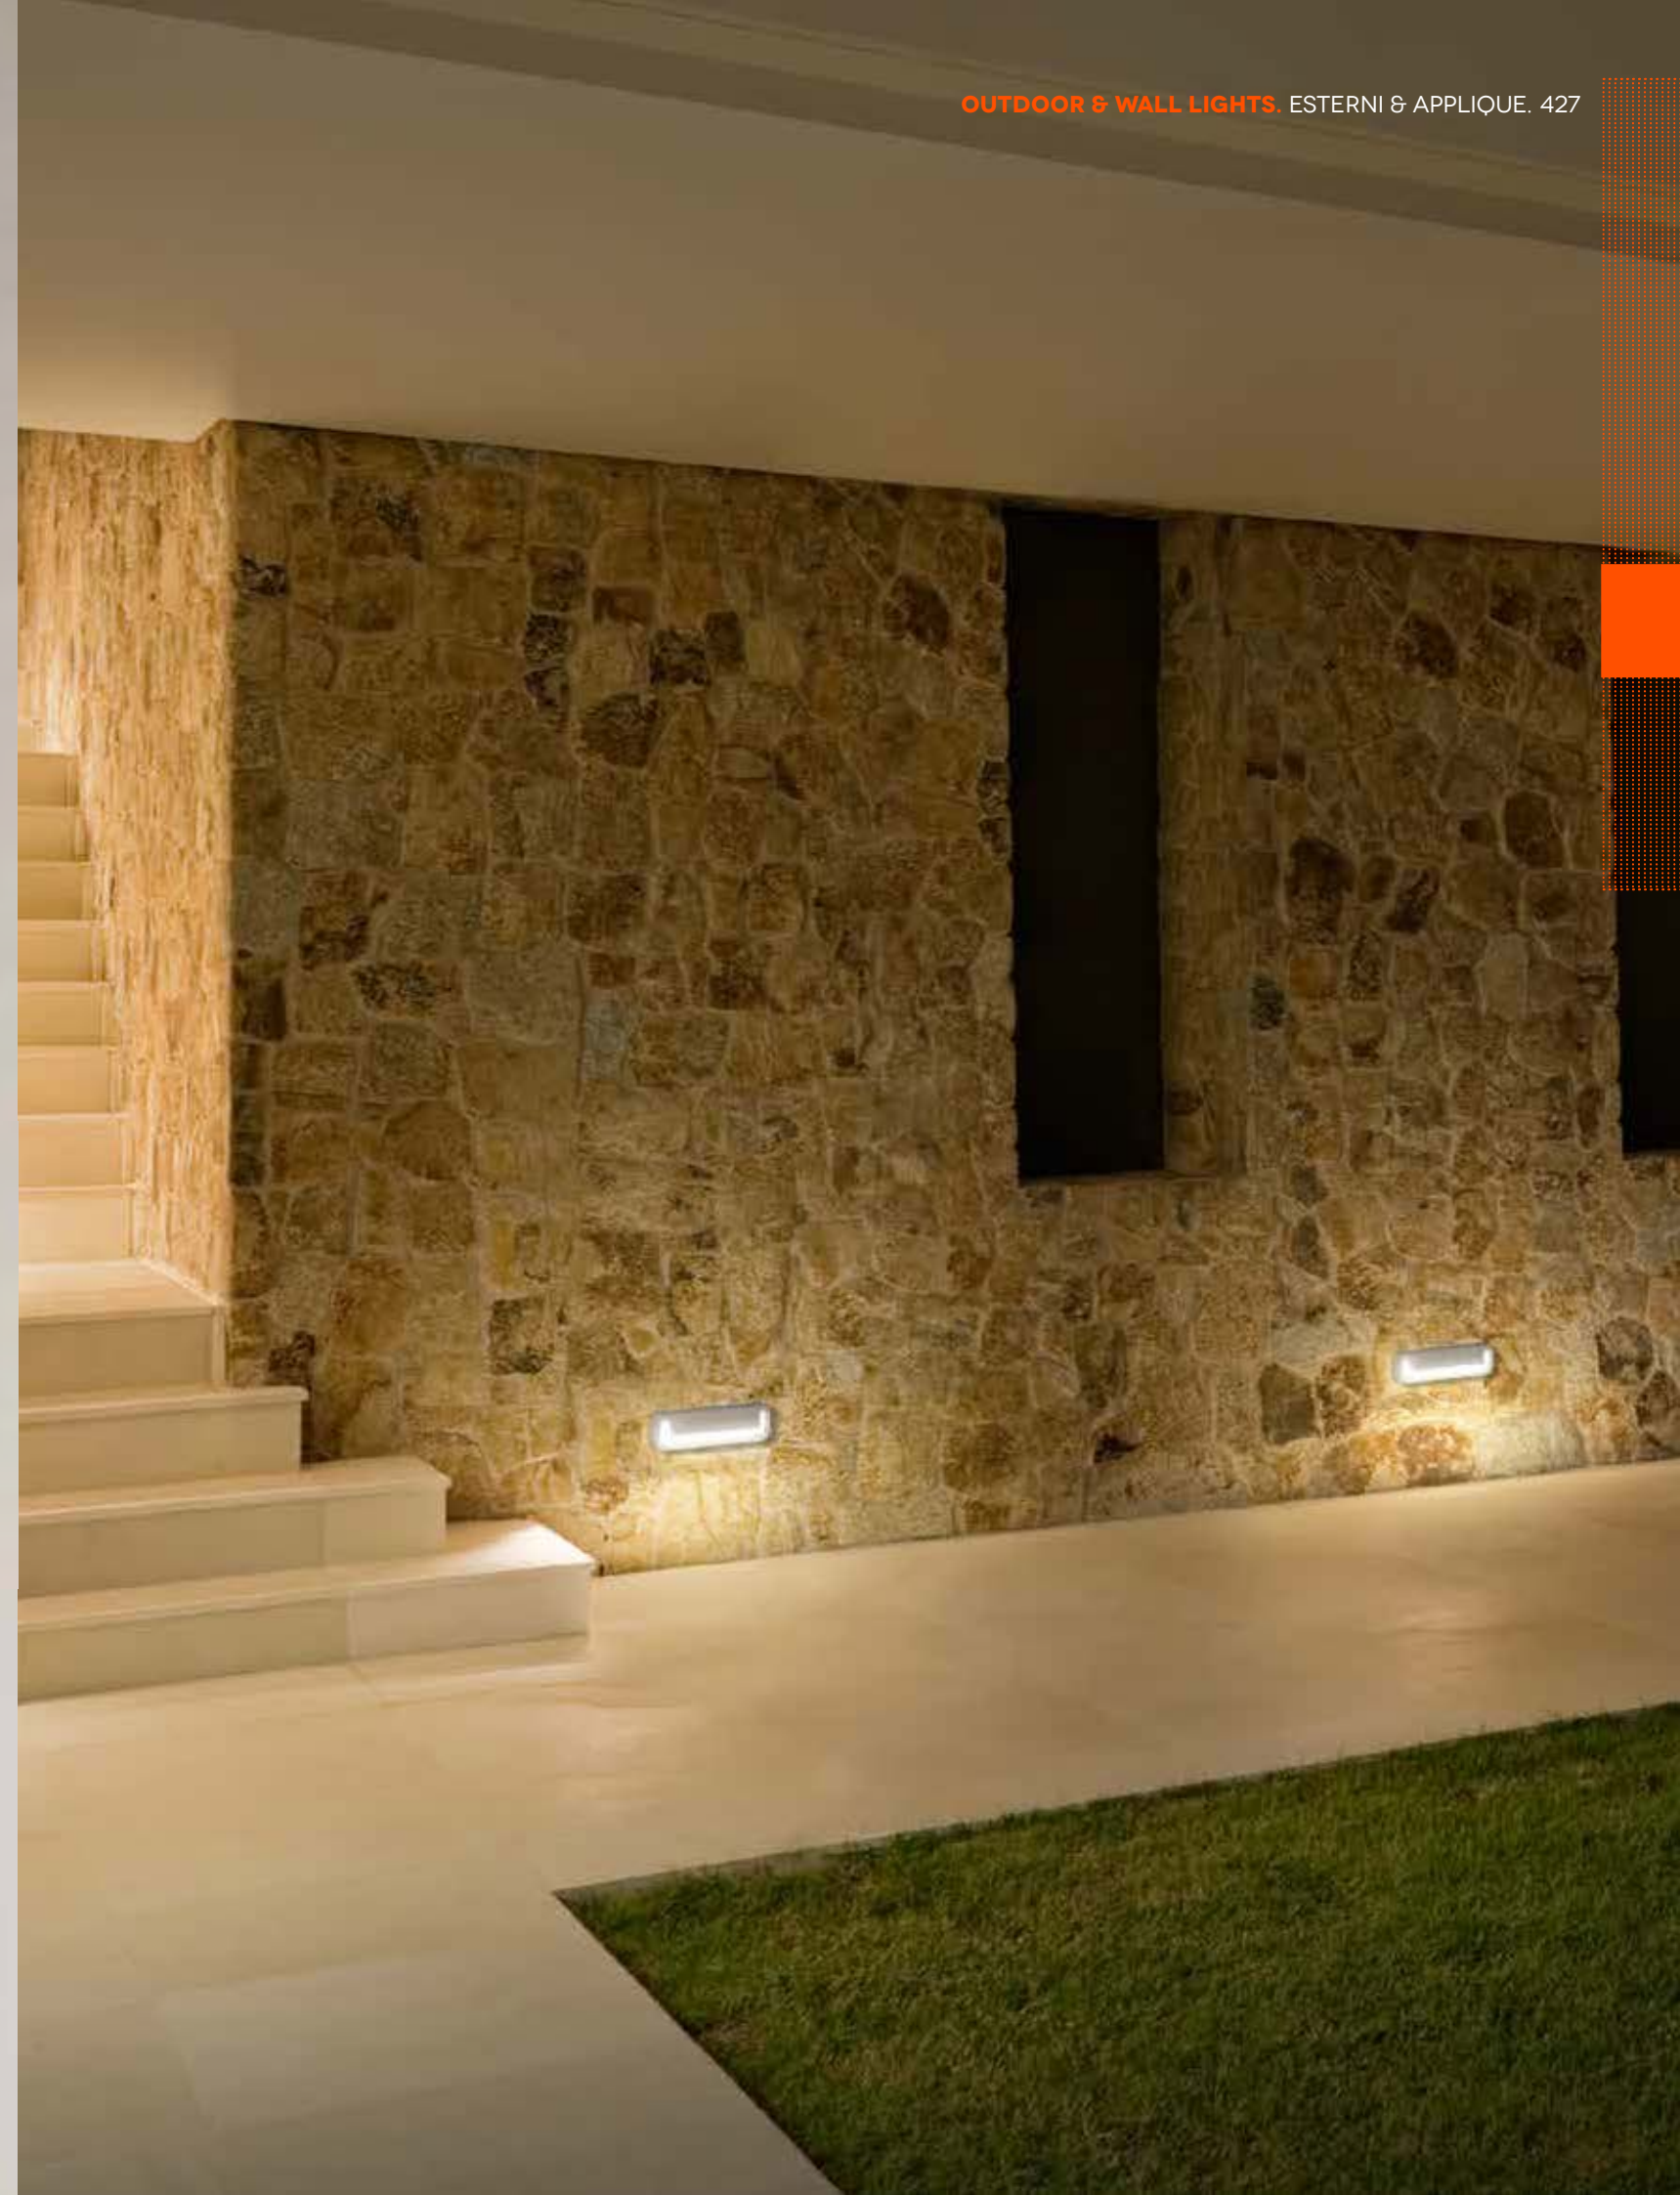

LED $\varnothing$ 14W 950LM 4000K
IP65

LED $\varnothing$ 14W 950LM 4000K
IP65

* INSTALLAZIONE A PARETE, NON DA INCASSO - WALL MOUNTED, NOT RECESSED.