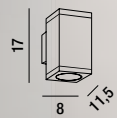

6532 A Applique alluminio per esterni/interni colore grafite Outdoor/indoor aluminium wall lamp graphite	6532 B Applique alluminio per esterni/interni colore bianco Outdoor/indoor aluminium wall lamp white	6534 A Applique alluminio per esterni/interni colore grafite Outdoor/indoor aluminium wall lamp graphite	6534 B Applique alluminio per esterni/interni colore bianco Outdoor/indoor aluminium wall lamp white	6530 A Applique alluminio per esterni/interni colore grafite Outdoor/indoor aluminium wall lamp graphite	6530 B Applique alluminio per esterni/interni colore bianco Outdoor/indoor aluminium wall lamp white	6528 A Applique alluminio per esterni/interni colore grafite Outdoor/indoor aluminium wall lamp graphite	6528 B Applique alluminio per esterni/interni colore bianco Outdoor/indoor aluminium wall lamp white
2XGU10 <math>\llcorner</math> MAX 35W IP54	2XGU10 <math>\llcorner</math> MAX 35W IP54	1XGU10 <math>\llcorner</math> MAX 35W IP54	1XGU10 <math>\llcorner</math> MAX 35W IP54	2XGU10 <math>\llcorner</math> MAX 35W IP54	2XGU10 <math>\llcorner</math> MAX 35W IP54	1XGU10 <math>\llcorner</math> MAX 35W IP54	1XGU10 <math>\llcorner</math> MAX 35W IP54