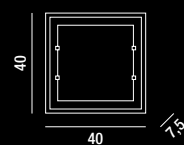

5744 B
Plafoniera vetro bianco
White glass ceiling lamp

3XE27 MAX 40W