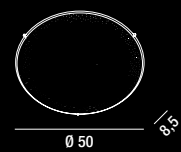

6574 B LN
Plafoniera in vetro bianco
White glass ceiling lamp

LED φ 24W 1680LM 4000K