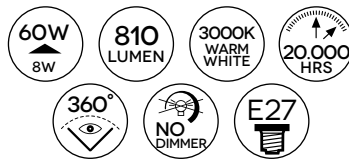

dimensioni/dimensions:
Ø 6 x 11 cm
230V

A+ Energy class rating

G125-6W LED FL TR