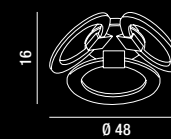

6174
Plafoniera in metallo verniciato bianco e acrilico
Metal painted white and acrylic ceiling lamp

LED $\varnothing$ 55W 2475LM 4000K