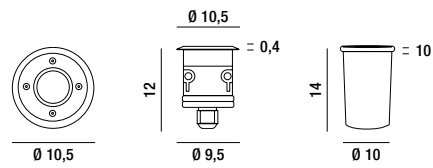

6220
Faretto acciaio ad incasso per esterni
Stainless steel outdoor light