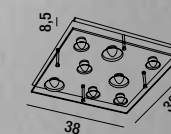

6300

Plafoniera in metallo cromo
lucido con vetro trasparente
Metal polished chrome ceiling
lamp with transparent glass

LED ◐ 24W 1200LM 4000K
LED