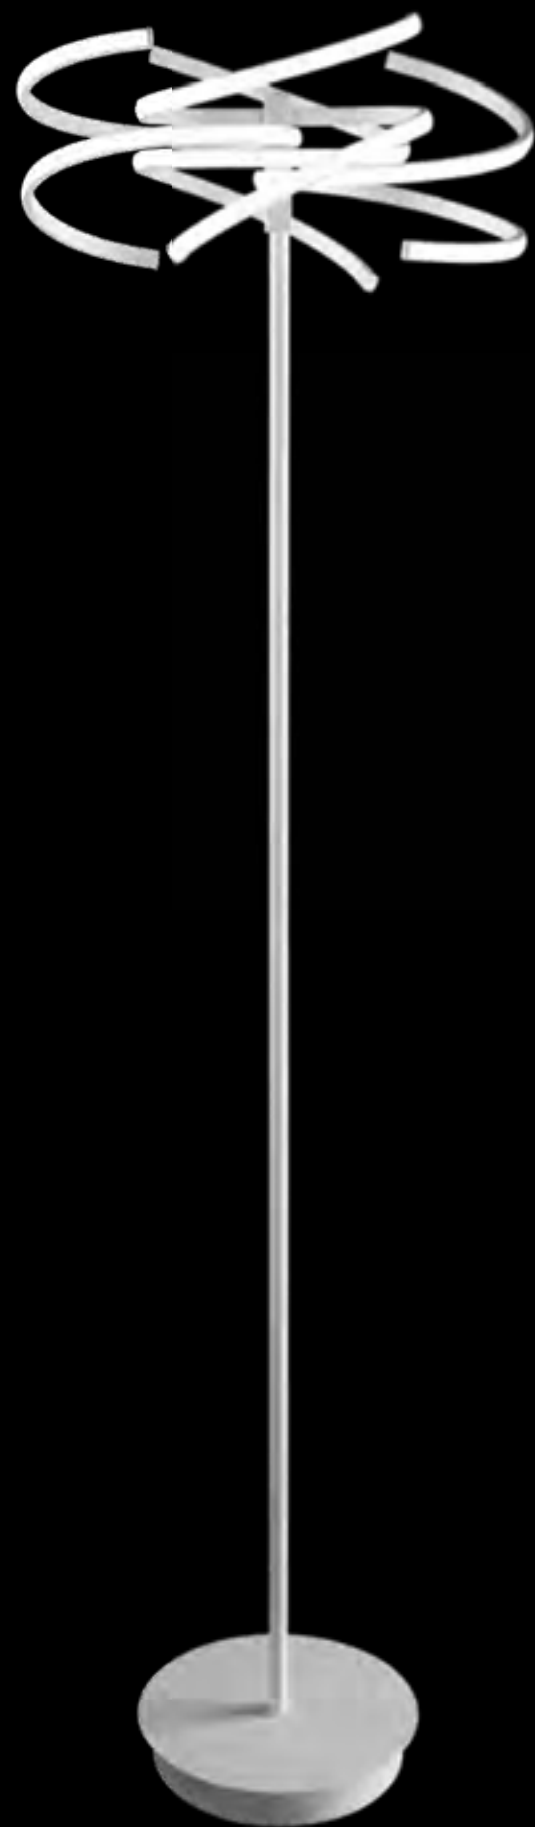

LED $\varnothing$ 70W 5600LM 3000K
LED