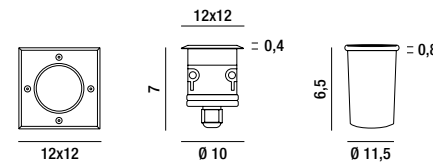

6526
Faretto acciaio ad incasso per esterni
Stainless steel outdoor light

1XGU10 eJ)*
Ø 10 CM
IP65

1XGU10 eJ)*
Ø 10 CM
IP65

* UTILIZZARE LAMPADINE A LED (LAMPADINE ESCLUSE). PER LE LAMPADINE VEDERE CATALOGO LAMPADINE PERENZ
TO BE USED LED BULBS ONLY (BULBS NOT INCLUDED). FOR BULBS VISIT OUR CATALOGUE LAMPADINE PERENZ