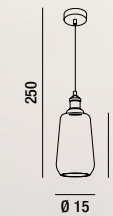

6437 AM
Sospensione ottone brunito con vetro ambra
Burnished brass hanging lamp with amber glass

1XE27 MAX 40W - LAMPADINE ESCLUSE - BULBS NOT INCLUDED
H. REGOLABILE