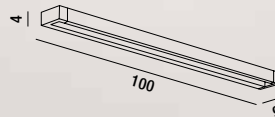

6634 B LC

Applique in metallo verniciato colore bianco con diffusore in acrilico satinato, barra frontale orientabile a 300°
White painted metal wall lamp with satin acrylic diffuser, front bar adjustable to 300°

LED $\varnothing$ 27W 2495LM 3000K