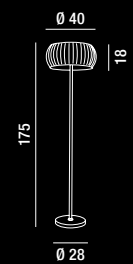

6094 A
Piantana cromo lucido con paralume in tessuto
Polished chrome floor lamp with cloth shade

3XE27 MAX 60W