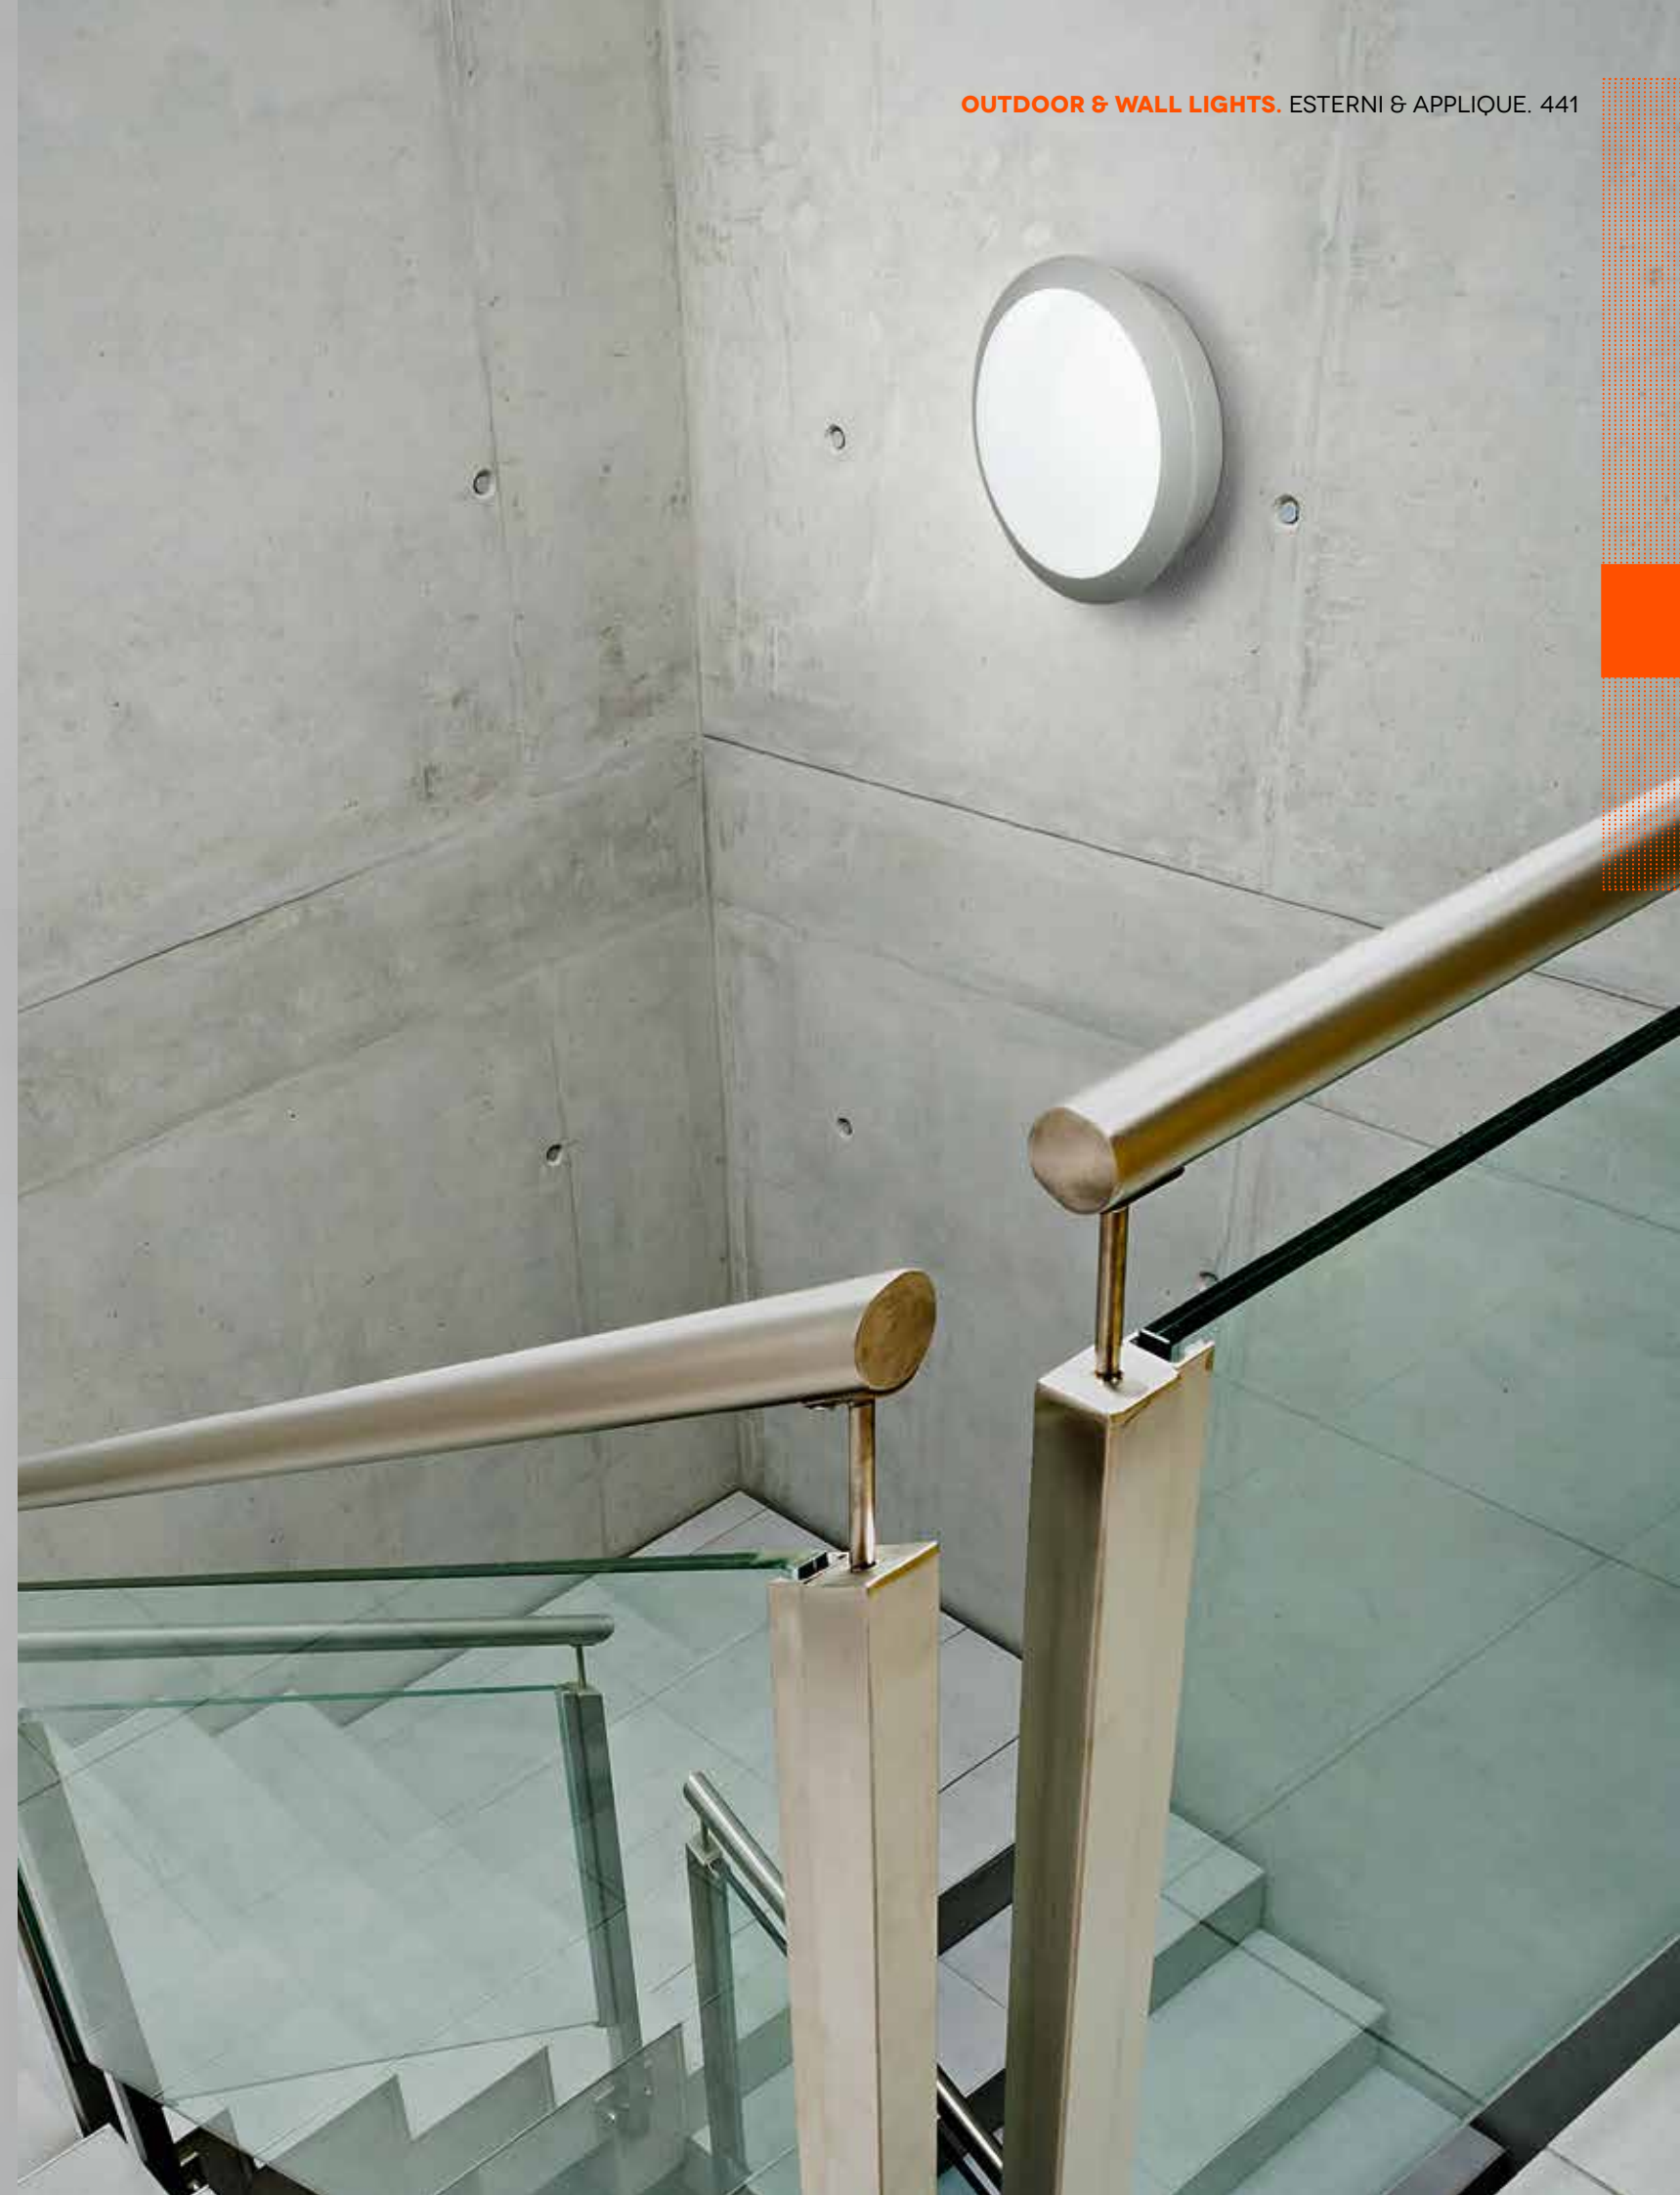

6554 GR
Plafoniera in acrilico
per esterni/interni
colore grigio
Outdoor/indoor acrylic
ceiling lamp - gray

LED $\varnothing$ 27W 1900LM 4000K
IP65

LED

6554 B
Plafoniera in acrilico
per esterni/interni
colore bianco
Outdoor/indoor acrylic
ceiling lamp - white

LED $\varnothing$ 27W 1900LM 4000K
IP65

LED

6552 GR
Plafoniera in acrilico
per esterni/interni
colore grigio
Outdoor/indoor acrylic
ceiling lamp - gray

LED $\varnothing$ 27W 1900LM 4000K
IP65

LED

6552 B
Plafoniera in acrilico
per esterni/interni
colore bianco
Outdoor/indoor acrylic
ceiling lamp - white

LED $\varnothing$ 27W 1900LM 4000K
IP65

LED