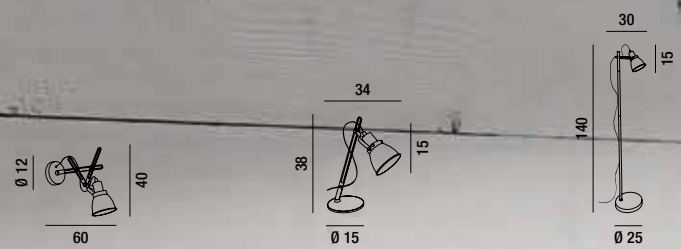

2XE27 ⚡ MAX 40W

**6426 N**  
Sospensione in metallo verniciato  
nero con finiture cromo spazzolato  
Black painted metal hanging lamp  
with brushed chrome finish

1XE27 ⚡ MAX 40W  
H. REGOLABILE

<p><b>6430 N</b>                  Applique in metallo verniciato nero con finiture cromo spazzolato                  Black painted metal wall lamp with brushed chrome finish</p>	<p><b>6434 N</b>                  Lampada da tavolo in metallo verniciato nero con finiture cromo spazzolato                  Black painted metal table lamp with brushed chrome finish</p>	<p><b>6432 N</b>                  Piantana in metallo verniciato nero con finiture cromo spazzolato                  Black painted metal floor lamp with brushed chrome finish</p>
---	---	--