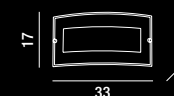

6088 DB
Applique in vetro con decoro bianco
Glass wall lamp with white decoration

6088 B
Applique in vetro bianco
White glass wall lamp

2XE27 ⤵ MAX 40W

2XE27 ⤵ MAX 40W

2XE27 ⤵ MAX 40W

2XE27 ⤵ MAX 40W