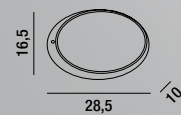

6542 N
Applique/plafoniera in acrilico per esterni colore nero
Outdoor acrylic ceiling lamp - black

LED $\varnothing$ 15W 750LM 4000K
IP54