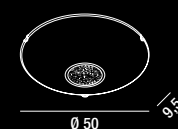

6584 B LN
Plafoniera in vetro bianco con cristalli
White glass ceiling lamp with crystals

LED $\varnothing$ 24W 1680LM 4000K
LED