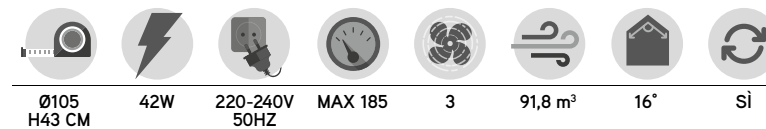

7085 B
Ventilatore metallo finitura bianco, 6 pale con kit luce in vetro 1xE27 max 40W.
Metal white ceiling fan, 6 blades with glass light kit 1xE27 max 40W.

7085 CR
Ventilatore metallo finitura cromo spazzolato, 6 pale con kit luce in vetro 1xE27 max 40W.
Metal brushed chrome ceiling fan, 6 blades with glass light kit 1xE27 max 40W.

7144 B
Ventilatore metallo finitura bianco, 3 pale con kit luce in vetro 2xE27 max 40W.
Metal white ceiling fan, 3 blades with glass light kit 2xE27 max 40W.

Telecomando a infrarossi incluso
Infrared remote control included

Pale bicolore
Double face blades

7138 B
Ventilatore metallo finitura bianco, 3 pale con kit luce in plexiglass 2xE27 max 20W.
Metal white ceiling fan, 3 blades with plexiglass light kit 2xE27 max 20W.

Telecomando a infrarossi incluso
Infrared remote control included

Pale bicolore
Double face blades