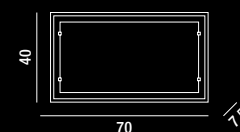

5747 ST
Plafoniera vetro satinato
Satin glass ceiling lamp

4XE27 MAX 40W