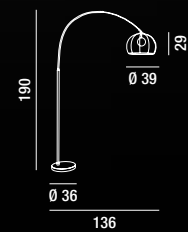

4658
Piantana in metallo cromo lucido
con base in marmo
Metal polished chrome floor lamp
with marble base

1XE27 MAX 100W