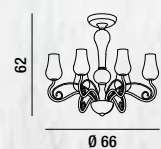

5785
Plafoniera in metallo e vetro bianco
Metal and white glass ceiling lamp

6XE14 ◐ MAX 40W
H. REGOLABILE