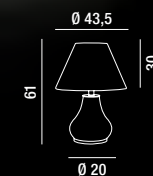

5098
Lampada da tavolo in vetro e metallo
con paralume in stoffa rosso/bianco
Glass and metal table lamp
with red and white shade

2XE14 $\varnothing$ MAX 40W (base) + 1XE27 $\varnothing$ MAX 100W