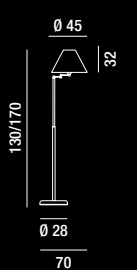

1XE14 ◐ MAX 40W

**4018 OD**  
Piantana snodabile  
ottone lucido con  
paralume in pvc  
Jointed polished brass  
floor lamp with pvc shade

1XE27 ⚡ MAX 60W

**4018 CL**  
Piantana snodabile  
cromo lucido con  
paralume in pvc  
Jointed polished chrome  
floor lamp with pvc shade