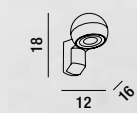

6316 A
Applique alluminio per
esterni colore grafite
Outdoor graphite
aluminium wall lamp

LED $\varnothing$ 12W 750LM 4000K
IP54