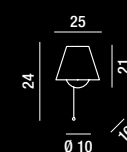

5108 CL
Applique cromo lucido
con paralume in pvc
Polished chrome
wall lamp
with pvc shade

1XE14 ◐ MAX 40W