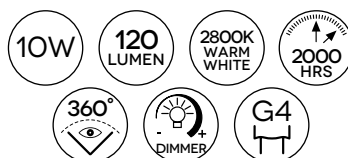

LAMPADINE ALOGENE HALOGEN BULBS

dimensioni/dimensions:
 $\varnothing$ 0,8 x 3 cm
12V

C Energy class rating