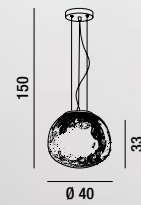

6468 TR
Sospensione in cromo lucido con vetro trasparente
Polished chrome hanging lamp with clear glass

1XE27 MAX 60W
H. REGOLABILE