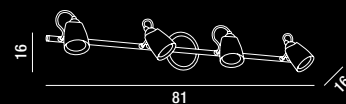

5954 B
Faretto 4 luci metallo verniciato bianco
Painted white 4 lights spot

4XGU10 $\leq$ 6,5W LED 3000K INCL.

LED