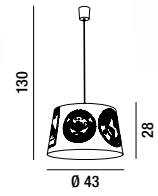

5866
Sospensione in juta con stampe
Jute hanging lamp with prints

1XE27 MAX 60W
H. REGOLABILE