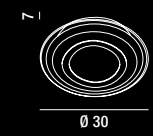

6204
Plafoniera in vetro bianco e trasparente
White and transparent glass ceiling lamp

LED 17,5W 1400LM 3000K