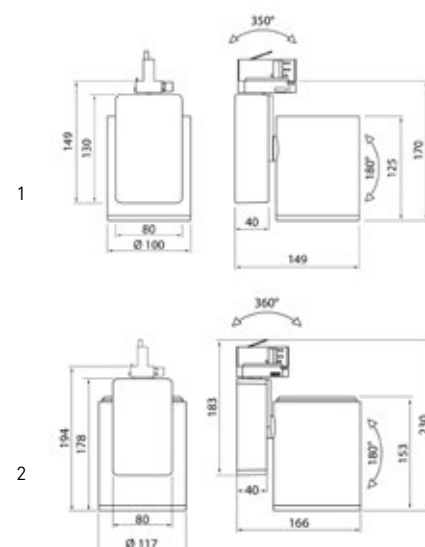

PROIETTORE PER BINARIO CENTER 220-240V FOOD PER PANE E VEGETALI

NEW

CATEGORIA SCONTO 23