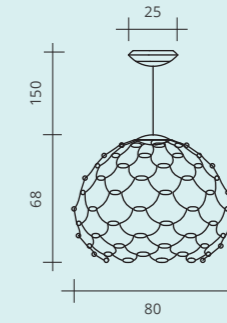

LAMOI
NEW FINISHES

SUSPENSION

LAMOI
NEW FINISHES

SUSPENSION

LAMOI
SUSPENSION
NEW FINISHES

LAMOI SUSPENSION
NEW FINISHES

LED 49W - 24V
2700°K / 3675 lumen
3000°K / 3920 lumen

LED 72W - 24V
2700°K / 5400 lumen
3000°K / 5760 lumen