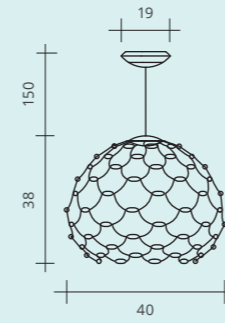

LAMOI
NEW FINISHES

SUSPENSION

LAMOI
NEW FINISHES

SUSPENSION

LAMOI
SUSPENSION
NEW FINISHES

LAMOI SUSPENSION
NEW FINISHES

LED 49W - 24V
2700°K / 3675 lumen
3000°K / 3920 lumen

LED 72W - 24V
2700°K / 5400 lumen
3000°K / 5760 lumen