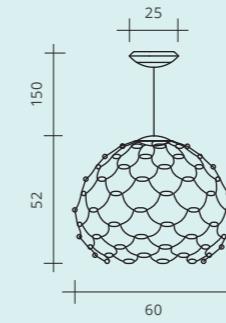

LAMOI
NEW FINISHES

SUSPENSION

LAMOI
NEW FINISHES

SUSPENSION

LAMOI
SUSPENSION
NEW FINISHES

LAMOI SUSPENSION
NEW FINISHES

LED 49W - 24V
2700°K / 3675 lumen
3000°K / 3920 lumen

LED 72W - 24V
2700°K / 5400 lumen
3000°K / 5760 lumen