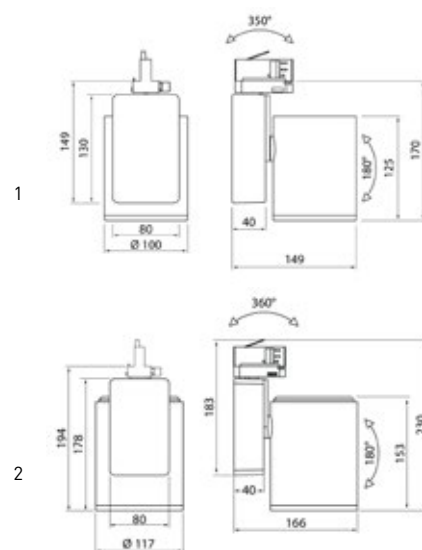

PROIETTORE PER BINARIO CENTER 220-240V FOOD PER PANE E VEGETALI

NEW

CATEGORIA SCONTO 23