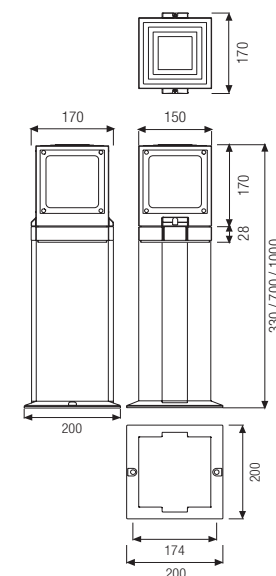

DIXIE STELO

Apparecchio da giardino per esterni costituita da:

- Palo in alluminio estruso verniciato
- Corpo superiore in alluminio pressofuso verniciato

Garden post luminaire constructed of:

- Painted extruded aluminium post
- Painted die-cast aluminium head

Colori - Colours

- X=9 Antracite / Anthracite
- X=4 Silver

Diffusore - Diffuser

Codice-Code 00 7071
vetro / glass

Codice-Code 08 7071
policarbonato / polycarbonate

Su richiesta disponibile anche con diffusore in policarbonato
Available also with polycarbonate diffuser on request