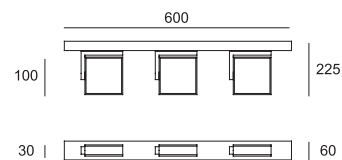

Led CRI >80 IP 40 1140