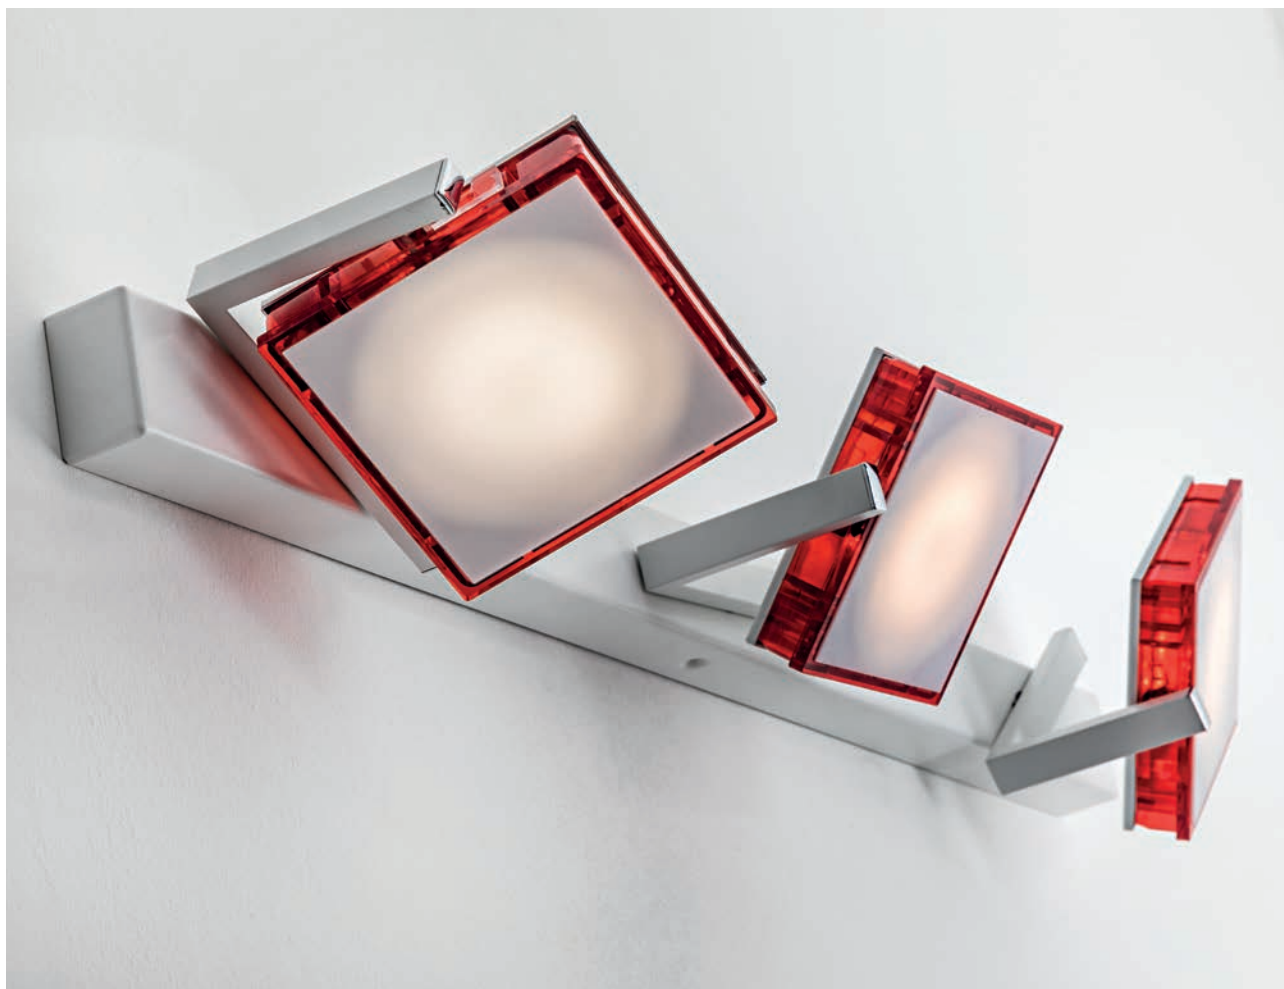

MILO

Design Athena

Collezione di applique LED da parete e plafone disponibili nelle finitura bianco.

Collection of wall and ceiling LED lamps, white finishing.

APPLIQUE LED ORIENTABILE
Sorgente Led 1x8,7W - 220/240v dimmerabile

Led CRI >80 CE IP 40

APPLIQUE/PLAFONE LED ORIENTABILE
Sorgente Led 2x8,7W - 220/240v dimmerabile

Code	Color	Led	Polycarbonate
5622	5 White	1 4000°K 1600 lm 6 2800°K 1300 lm	1 Trasparent 7 Orange 8 Red

Led CRI >80 IP 40 640

APPLIQUE/PLAFONE LED ORIENTABILE
Sorgente Led 3x8,7W - 220/240v dimmerabile

Code	Color	Led	Polycarbonate
5623	5 White	1 4000°K 2400 lm 6 2800°K 1950 lm	1 Trasparent 7 Orange 8 Red

Led CRI >80 IP 40 1140

APPLIQUE/PLAFONE LED ORIENTABILE
Sorgente Led 2x12W - 220/240v dimmerabile

Code	Color	Led	Polycarbonate
5721	5 White	1 4000°K 2420 lm	1 Trasparent
		6 2800°K 2000 lm	7 Orange
			8 Red

Led CRI >80 IP 40 840