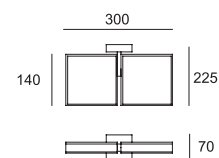

Led CRI >80 IP 40 840