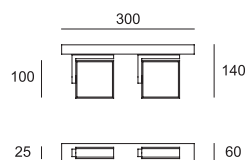

Led CRI >80 IP 40 640

APPLIQUE/PLAFONE LED ORIENTABILE
Sorgente Led 3x8,7W - 220/240v dimmerabile

Code	Color	Led	Polycarbonate
5623	5 White	1 4000°K 2400 lm 6 2800°K 1950 lm	1 Trasparent 7 Orange 8 Red