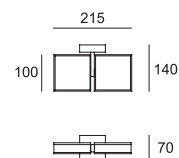

APPLIQUE/PLAFONE LED ORIENTABILE
Sorgente Led 2x8,7W - 220/240v dimmerabile

Code	Color	Led	Polycarbonate
5621	5 White	1 4000°K 1600 lm	1 Trasparent
		6 2800°K 1300 lm	7 Orange
			8 Red

Led CRI >80 IP 40 520

APPLIQUE/PLAFONE LED ORIENTABILE
Sorgente Led 2x12W - 220/240v dimmerabile

Code	Color	Led	Polycarbonate
5721	5 White	1 4000°K 2420 lm	1 Trasparent
		6 2800°K 2000 lm	7 Orange
			8 Red