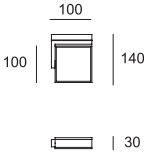

Code	Color	Led	Polycarbonate
5601	5 White	1 4000°K 800 lm	1 Trasparent
		6 2800°K 650 lm	7 Orange
			8 Red

Led CRI >80 CE IP 40

APPLIQUE LED ORIENTABILE
Sorgente Led 1x12W - 220/240v dimmerabile

Code	Color	Led	Polycarbonate
5701	5 White	1 4000°K 1210 lm	1 Trasparent
		6 2800°K 1000 lm	7 Orange
			8 Red

APPLIQUE/PLAFONE LED ORIENTABILE
Sorgente Led 2x12W - 220/240v dimmerabile

Code	Color	Led	Polycarbonate
5721	5 White	1 4000°K 2420 lm	1 Trasparent
		6 2800°K 2000 lm	7 Orange
			8 Red

Led CRI >80 IP 40 840