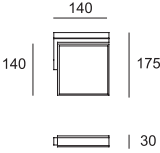

Code	Color	Led	Polycarbonate
5601	5 White	1 4000°K 800 lm	1 Trasparent
		6 2800°K 650 lm	7 Orange
			8 Red

Led CRI >80 CE IP 40

APPLIQUE LED ORIENTABILE
Sorgente Led 1x12W - 220/240v dimmerabile

Code	Color	Led	Polycarbonate
5701	5 White	1 4000°K 1210 lm	1 Trasparent
		6 2800°K 1000 lm	7 Orange
			8 Red

APPLIQUE/PLAFONE LED ORIENTABILE
Sorgente Led 3x8,7W - 220/240v dimmerabile

Code	Color	Led	Polycarbonate
5623	5 White	1 4000°K 2400 lm 6 2800°K 1950 lm	1 Trasparent 7 Orange 8 Red

Led CRI >80 IP 40 1140

APPLIQUE/PLAFONE LED ORIENTABILE
Sorgente Led 2x8,7W - 220/240v dimmerabile

Code	Color	Led	Polycarbonate
5621	5 White	1 4000°K 1600 lm	1 Trasparent
		6 2800°K 1300 lm	7 Orange
			8 Red

Led CRI >80 IP 40 520

APPLIQUE/PLAFONE LED ORIENTABILE
Sorgente Led 2x12W - 220/240v dimmerabile

Code	Color	Led	Polycarbonate
5721	5 White	1 4000°K 2420 lm	1 Trasparent
		6 2800°K 2000 lm	7 Orange
			8 Red

Led CRI >80 IP 40 840